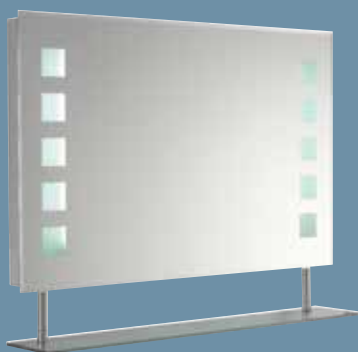

Tavistock Mirrors

TAVSLE500

Core LED Illuminated Mirror

550 (W) x 700 (H) x 50mm(D)

Energy efficient LED lighting system. Heated demister pad. Rocker switch. IP44. Can be hung landscape or portrait.

TAVSLE520

Diffuse LED Backlit Illuminated Mirror

530 (W) x 730 (H) x 40mm(D)

Energy efficient LED backlit technology. Heated demister pad. Infrared sensor. IP44. Can be hung landscape or portrait.

TAVSLE510

Transmit LED Backlit Illuminated Mirror

450 (W) x 700 (H) x 40mm(D)

Energy efficient LED backlit technology. Heated demister pad. Infrared sensor. IP44. Can be hung landscape or portrait.

TAVSBL14

Mood Illuminated Mirror

450 (W) x 700 (H) x 45mm(D)

bathroom furniture

Mirrors

LQ310
Magnum
800mm dia. Mirror with light & glass shelves

LQ305
Pallas
750 x 550mm. Mirror with light

LQ306
Colt
900 x 700mm. Mirror with light

LQ369
Latitude
500 x 800mm. Backlit Mirror with Shelf