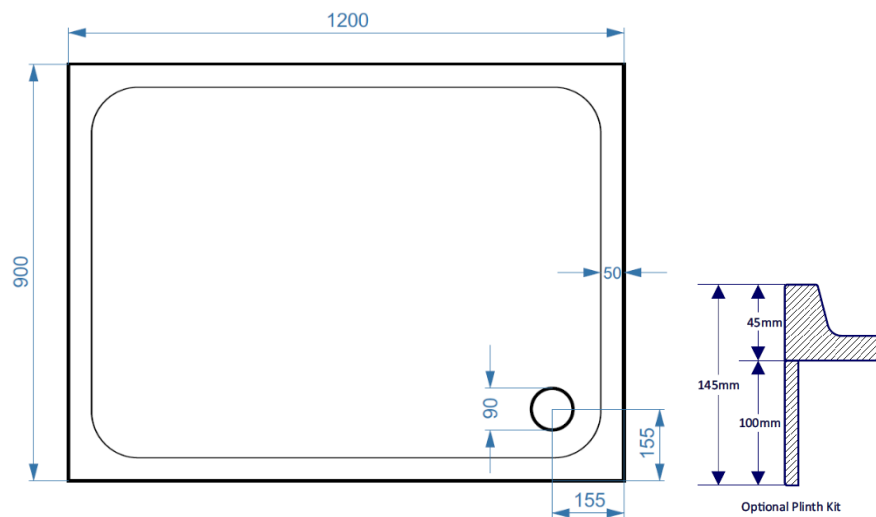

Technical Data Information

Product Code: KS12090SR

Information: SURFACE MATERIAL: Acrylic Capped ABS
REINFORCEMENT: Resin Bonded Stone
TRAY HEIGHT: 45mm
PLINTH HEIGHT (OPTIONAL): 100mm
WEIGHT: 41kg
CE CERT: BS EN 14527 - Class 1 Shower Tray
COMMODITY CODE: 39229000

Overall Dimensions: L: 1200 x W: 900

All measurement stated in mm to tolerance of +/-5mm

All Dimensions are in millimetres. The information contained on this page was correct at date of issue. Fitting dimensions are provided as a guide only. Some variation may occur due to manufacturing tolerances. We pursue a policy of continuing improvement in design and performance of our products and so reserve the right to change specifications without prior notice.