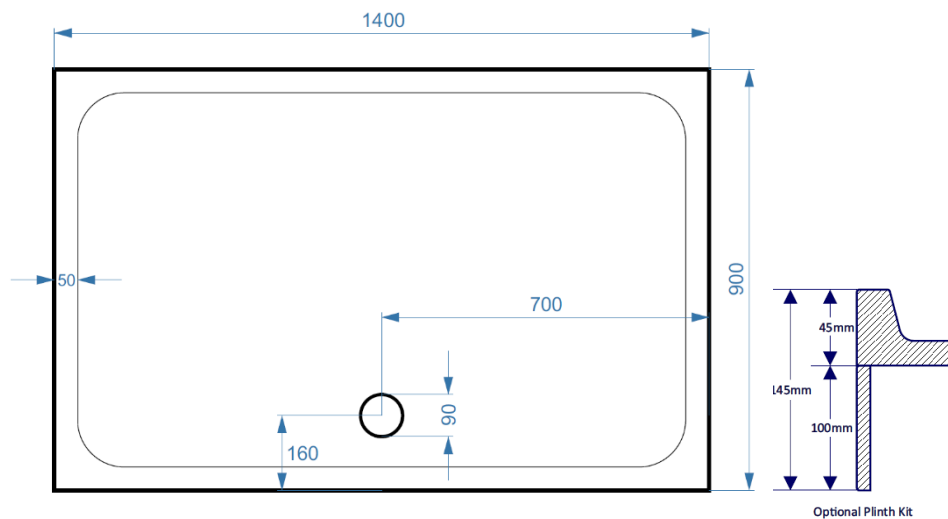

## Technical Data Information

**Product Code:** KS14090SR

**Information:** SURFACE MATERIAL: Acrylic Capped ABS  
REINFORCEMENT: Resin Bonded Stone  
TRAY HEIGHT: 50mm  
PLINTH HEIGHT (OPTIONAL): 100mm  
WEIGHT: 60kg  
CE CERT: BS EN 14527 - Class 1 Shower Tray  
COMMODITY CODE: 39229000

**Overall Dimensions:** L: 1400 x W: 900

All measurement stated in mm to tolerance of +/-5mm

All Dimensions are in millimetres. The information contained on this page was correct at date of issue. Fitting dimensions are provided as a guide only. Some variation may occur due to manufacturing tolerances. We pursue a policy of continuing improvement in design and performance of our products and so reserve the right to change specifications without prior notice.