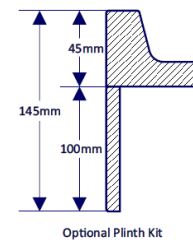

**Product Code:** KSQ10090R

**Information:** SURFACE MATERIAL: Acrylic Capped ABS  
REINFORCEMENT: Resin Bonded Stone  
TRAY HEIGHT: 45mm  
PLINTH HEIGHT (OPTIONAL): 100mm  
WEIGHT: 37kg  
CE CERT: BS EN 14527 - Class 1 Shower Tray  
COMMODITY CODE: 39229000

**Overall Dimensions:** L: 1000 x W: 900

All measurement stated in mm to tolerance of +/-5mm

All Dimensions are in millimetres. The information contained on this page was correct at date of issue. Fitting dimensions are provided as a guide only. Some variation may occur due to manufacturing tolerances. We pursue a policy of continuing improvement in design and performance of our products and so reserve the right to change specifications without prior notice.