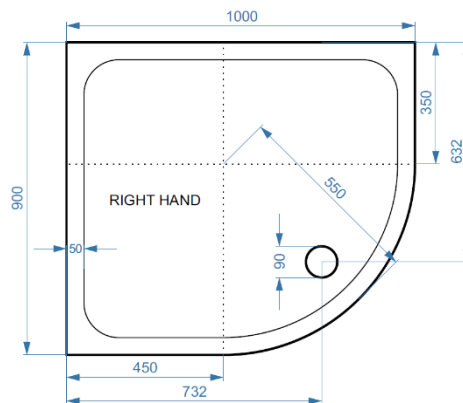

**Product Code:** KSQ10090R

**Information:** SURFACE MATERIAL: Acrylic Capped ABS  
REINFORCEMENT: Resin Bonded Stone  
TRAY HEIGHT: 45mm  
PLINTH HEIGHT (OPTIONAL): 100mm  
WEIGHT: 37kg  
CE CERT: BS EN 14527 - Class 1 Shower Tray  
COMMODITY CODE: 39229000

**Overall Dimensions:** L: 1000 x W: 900

All measurement stated in mm to tolerance of +/-5mm

All Dimensions are in millimetres. The information contained on this page was correct at date of issue. Fitting dimensions are provided as a guide only. Some variation may occur due to manufacturing tolerances. We pursue a policy of continuing improvement in design and performance of our products and so reserve the right to change specifications without prior notice.