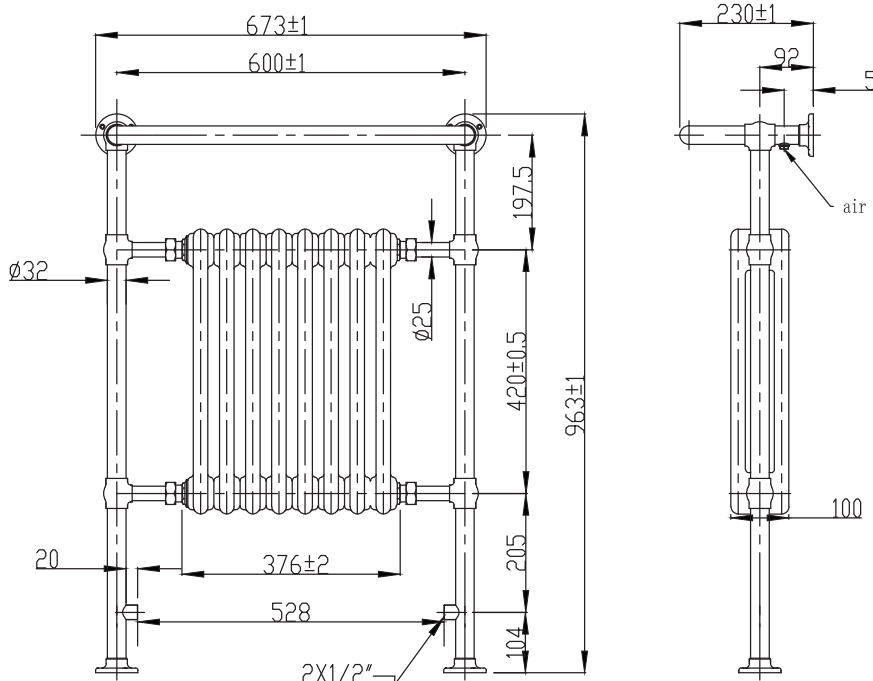

TECHNICAL DATASHEET

KNIGHTBRIDGE TRADITIONAL RADIATOR

Product Code	UKN1022	Barcode	5391527860389
Finish	CHROME+WHITE	Ral No	/
Product Type	TRADITIONAL RADIATOR		
Btu/hr output	3410 at 60 C		

Guarantee & Aftercare

Watts	999
Pipe centres	460mm
Wall to pipe centres	92mm
Max height	963mm
Max width	673mm

CUSTOMER CARE:

For further information please call +353(0)1 450 4307