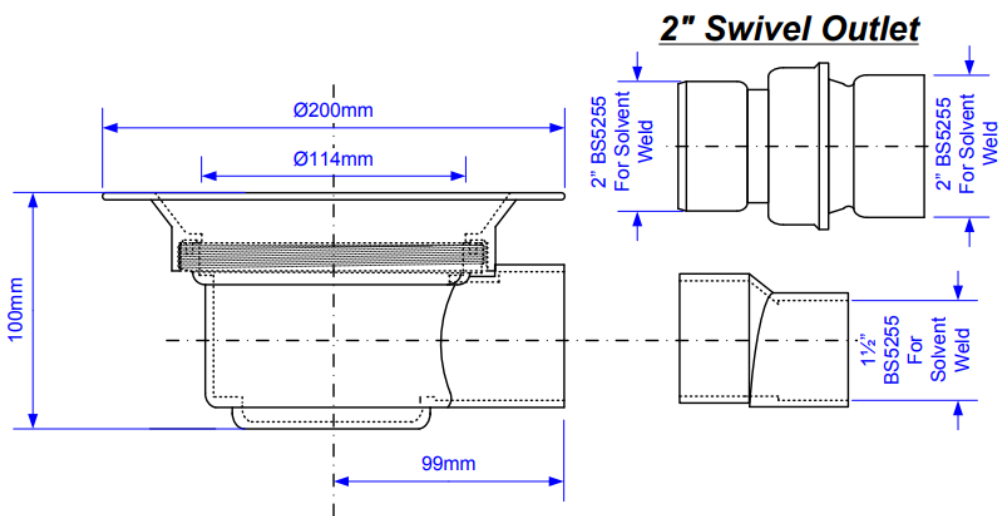

## Technical Data Information

Tile Floor Waste

WFWASTETILE

### 50mm Water Seal

All Dimensions are in millimetres. The information contained on this page was correct at date of issue. Fitting dimensions are provided as a guide only. Some variation may occur due to manufacturing tolerances. We pursue a policy of continuing improvement in design and performance of our products and so reserve the right to change specifications without prior notice.