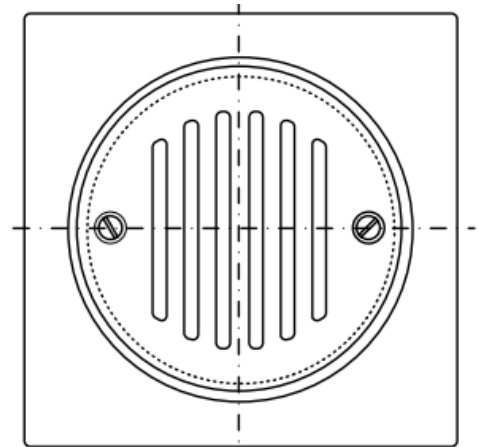

## Technical Data Information

Tile Floor Waste

WFWASTETILE

### 50mm Water Seal

All Dimensions are in millimetres. The information contained on this page was correct at date of issue. Fitting dimensions are provided as a guide only. Some variation may occur due to manufacturing tolerances. We pursue a policy of continuing improvement in design and performance of our products and so reserve the right to change specifications without prior notice.