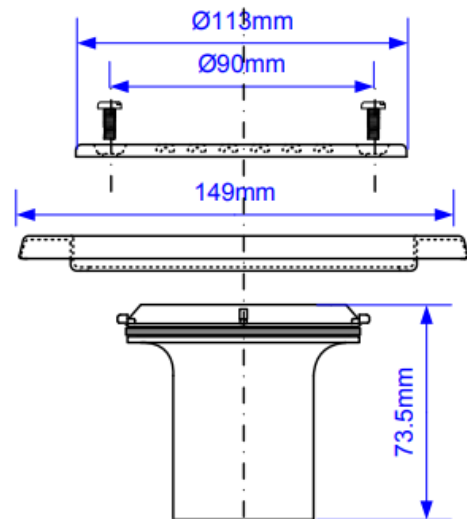

## Technical Data Information

Tile Floor Waste

WFWASTETILE

### 50mm Water Seal

All Dimensions are in millimetres. The information contained on this page was correct at date of issue. Fitting dimensions are provided as a guide only. Some variation may occur due to manufacturing tolerances. We pursue a policy of continuing improvement in design and performance of our products and so reserve the right to change specifications without prior notice.