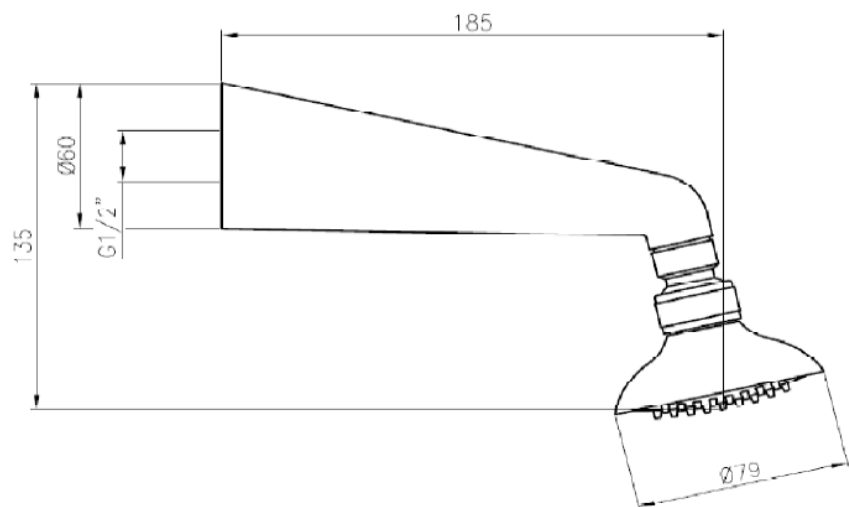

Technical Data Information

Product Code: ALAKIT2

Information: Alpha Shower Kit 2 Manual Valve
Colour/Finish: Chrome
Easy Clean: Yes

Overall Dimensions: H: 135 D: 185 x W: 79

All Dimensions are in millimetres. The information contained on this page was correct at date of issue. Fitting dimensions are provided as a guide only. Some variation may occur due to manufacturing tolerances. We pursue a policy of continuing improvement in design and performance of our products and so reserve the right to change specifications without prior notice.