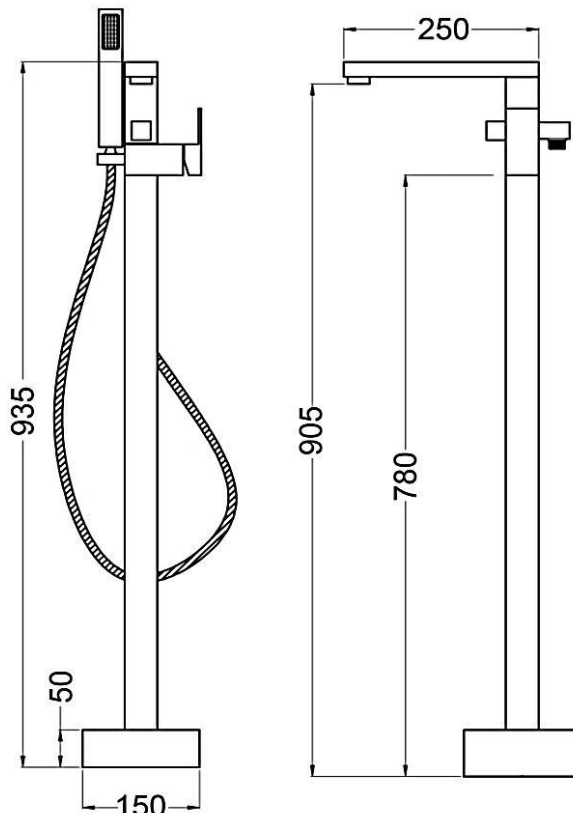

Technical Data Information

Product Code:	AVEC88
Information:	Rydal Standing Bath Shower Mixer
Construction	Brass Body CuZn40Pb2, EN CW617N (equivalent to BS CZ122)
Finishes	Chrome plated to BS EN 248
Product Type	Contemporary
Water Pressure	Min. 0.5 bar, Max. 6.0 bar
Plumbing Systems	Suitable for all plumbing systems
Standards	Complies with BS5412, BS EN200
Certification	Manufactured to comply with WRAS
Cartridge	SEDAL
Aerator	Laminar
Fitting	M12 x 3/4" BSP Female Flexi Tails
Packaging	85 x 32 x 57cm / carton (3 boxes / carton)
Guarantee	10 years against manufacturing faults (excluding serviceable parts).
Additional Information	Supplied with PVC 1.5m hose and single mode ABS chrome handset

Overall Dimensions: H: 935 x D: 250 x W: 150

All Dimensions are in millimetres. The information contained on this page was correct at date of issue. Fitting dimensions are provided as a guide only. Some variation may occur due to manufacturing tolerances. We pursue a policy of continuing improvement in design and performance of our products and so reserve the right to change specifications without prior notice.