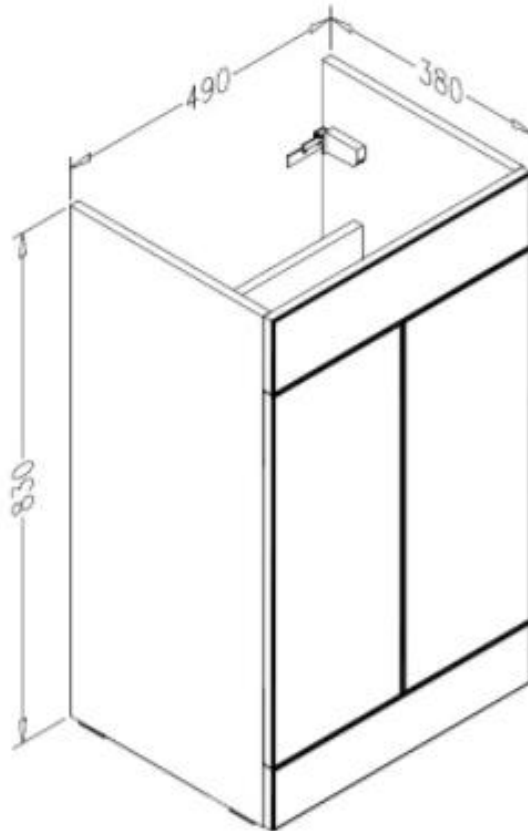

R.T. LARGE

ESTABLISHED 1969

Barca 500mm Floor Standing Cabinet

Product Code:

BAR500XX

Features:

W: 490 x D: 380 x H: 830
Available in Grey Ash or Walnut
Soft Closing Doors
Supplied Rigid

All Dimensions in mm
Drawings not to scale