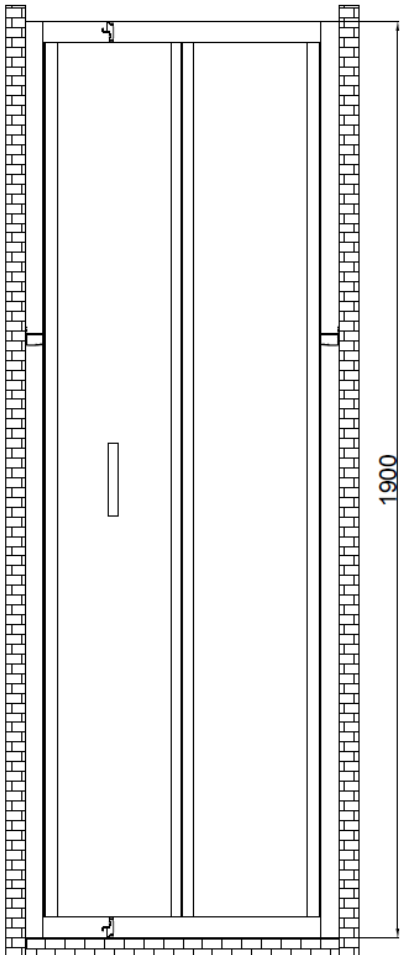

## Technical Data Information

**Product Code:** CNVB1000

**Information:** **Casanuova 1000 Bi-Fold Shower Door**  
1900mm High  
Magnetic Door Closure  
6mm Toughened Safety Glass  
Easy Clean Glass  
Tested to Standard EN14428  
Anodised Bright Silver Profiles  
CE Certified  
Double Rollers with Quick Release  
Reversible  
20 Year Warranty  
Door Opening: 661mm

All Dimensions are in millimetres. The information contained on this page was correct at date of issue. Fitting dimensions are provided as a guide only. Some variation may occur due to manufacturing tolerances. We pursue a policy of continuing improvement in design and performance of our products and so reserve the right to change specifications without prior notice.