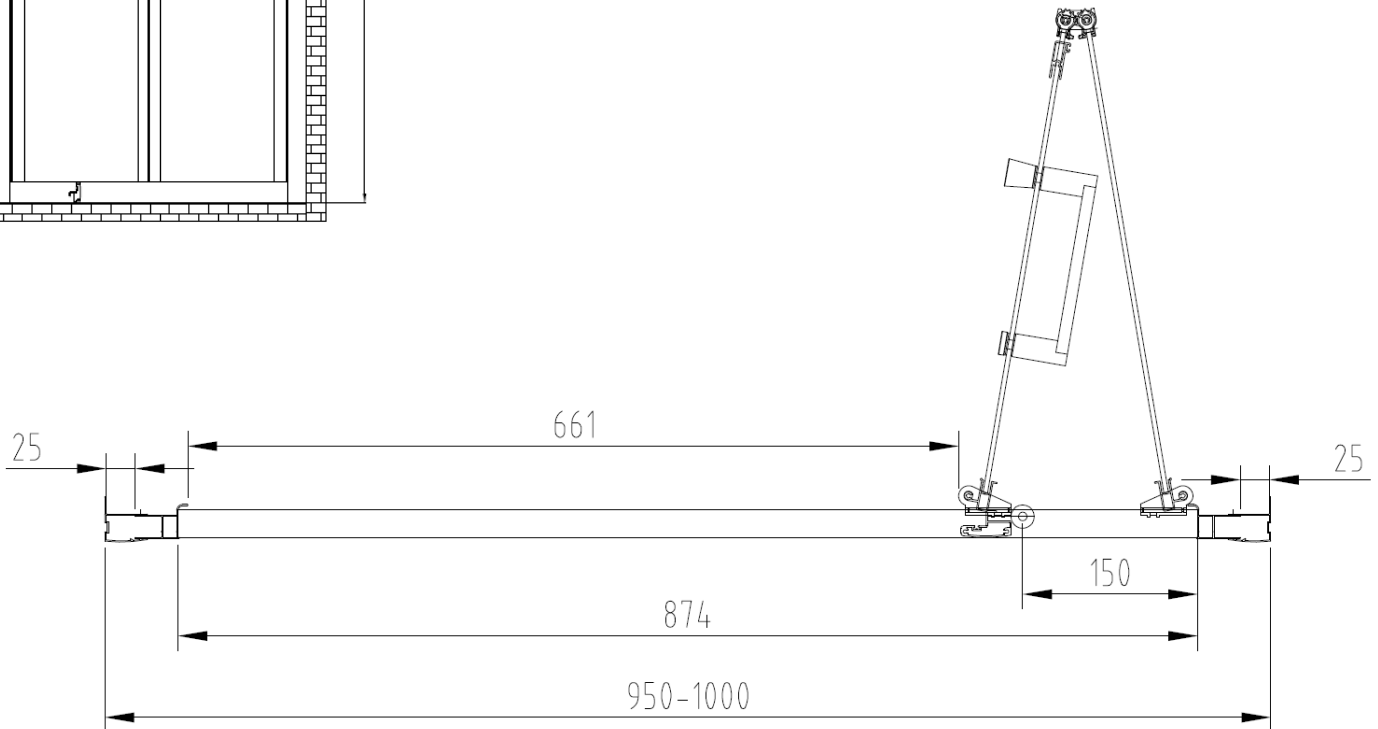

## Technical Data Information

**Product Code:** CNVB1000

**Information:** **Casanuova 1000 Bi-Fold Shower Door**  
1900mm High  
Magnetic Door Closure  
6mm Toughened Safety Glass  
Easy Clean Glass  
Tested to Standard EN14428  
Anodised Bright Silver Profiles  
CE Certified  
Double Rollers with Quick Release  
Reversible  
20 Year Warranty  
Door Opening: 661mm

All Dimensions are in millimetres. The information contained on this page was correct at date of issue. Fitting dimensions are provided as a guide only. Some variation may occur due to manufacturing tolerances. We pursue a policy of continuing improvement in design and performance of our products and so reserve the right to change specifications without prior notice.