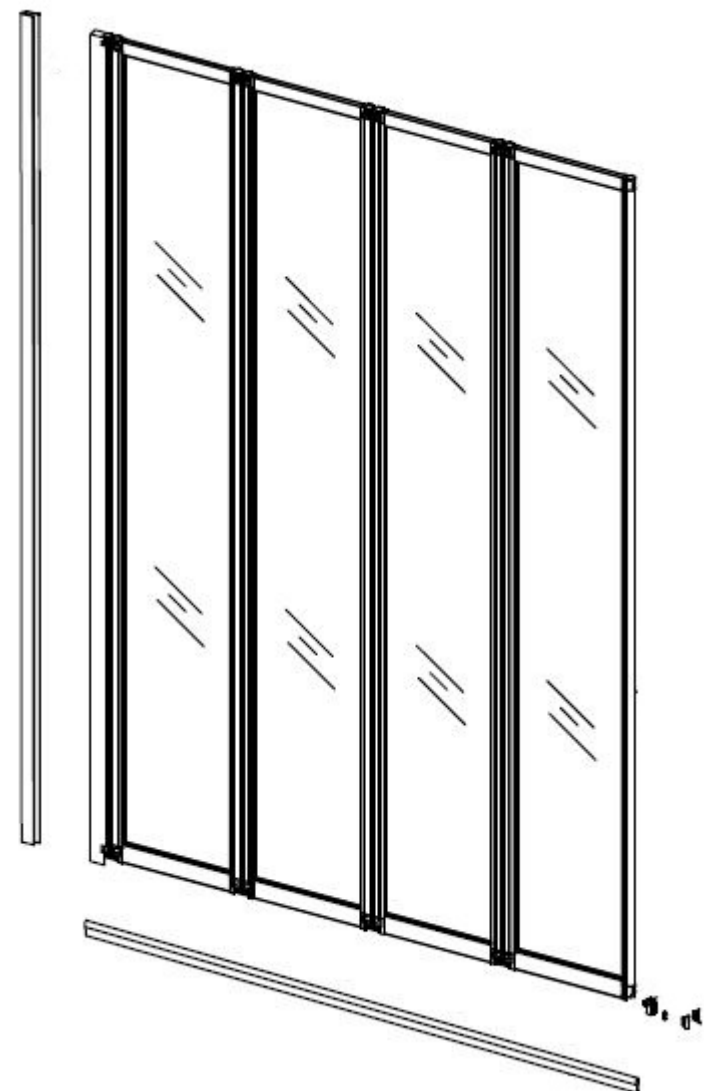

Dublin Office
Unit 12, Bluebell Industrial Estate,
Dublin 12
Tel: 01 450 4307
Fax: 01 450 4345
Email: sales@rtlarge.ie

Northern Ireland Office
97 Moy Road, Dungannon, Dungannon Co. Tyrone,
BT71 7DX
Tel: 028 87784788
Fax: 028 87789988
Email: salesni@rtlarge.ie

Web site: www.rtlarge.ie