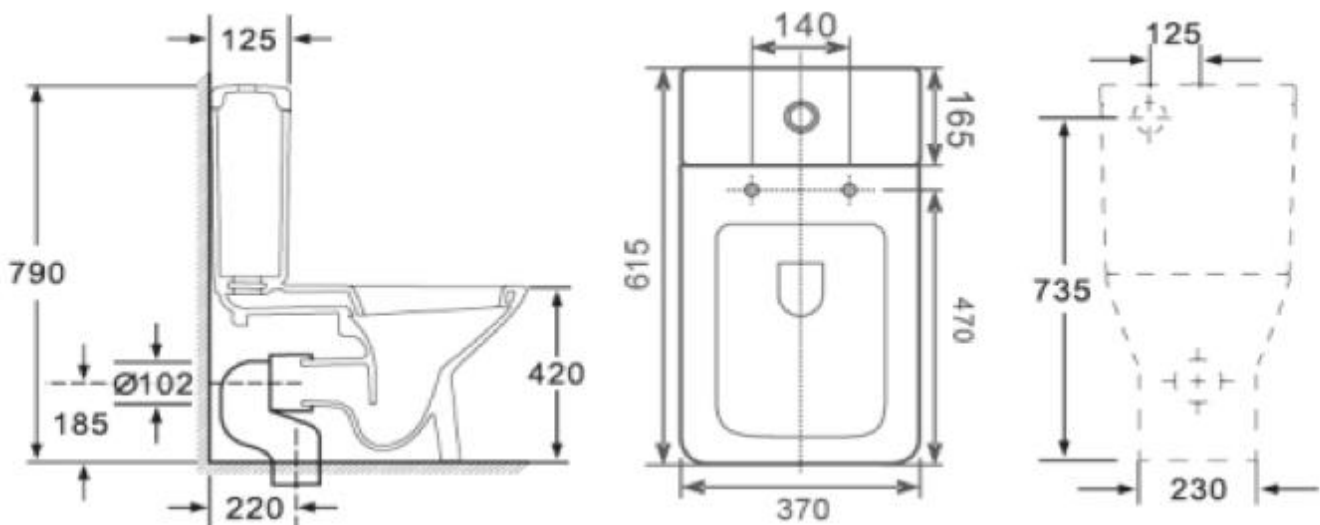

Technical Data Information

Product Code: CTAMPPAN & CTAMPTAN

Information: Tampa CC Pan Pack
Flush to wall pan
Rimless technology
Dual flush cistern
Exposed water inlet
Inlet location on the LHS
Soft Close seat

Dimensions: 615mm x 370mm x 790mm

All Dimensions are in millimetres. The information contained on this page was correct at date of issue. Fitting dimensions are provided as a guide only. Some variation may occur due to manufacturing tolerances. We pursue a policy of continuing improvement in design and performance of our products and so reserve the right to change specifications without prior notice.