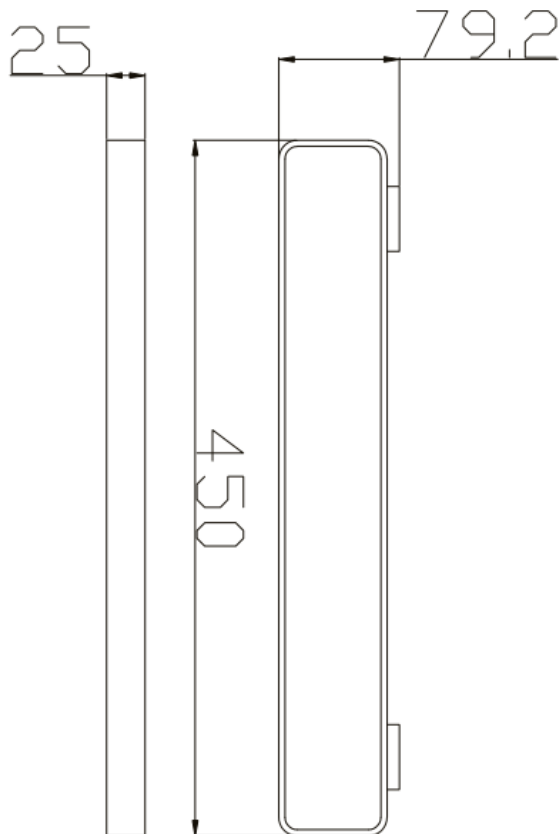

### DPIA8312

**Product Code:** DPIA8312  
**Product Range:** Destino Piazza  
**Description:** Single Towel Rail 45cm  
**Size:**  
**Requirement:**  
**Painted:**  
**Guarantee:** 5 years

**Aftercare:** During installation extra care must be taken to avoid damaging the fittings. Guarantee is against faulty workmanship or materials (excluding serviceable parts), providing they have been installed, cared for and used in accordance with our instructions.