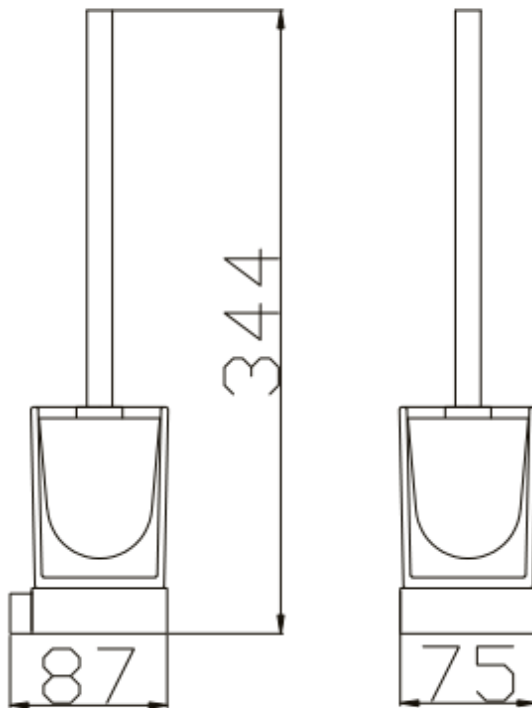

DPIA8329

Product Code: DPIA8329
Product Type: Bathroom Accessories
Description: Toilet Brush
Size:
Requirement:
Painted:
Guarantee: 5 years

Aftercare: During installation extra care must be taken to avoid damaging the fittings. Guarantee is against faulty workmanship or materials (excluding serviceable parts), providing they have been installed, cared for and used in accordance with our instructions.