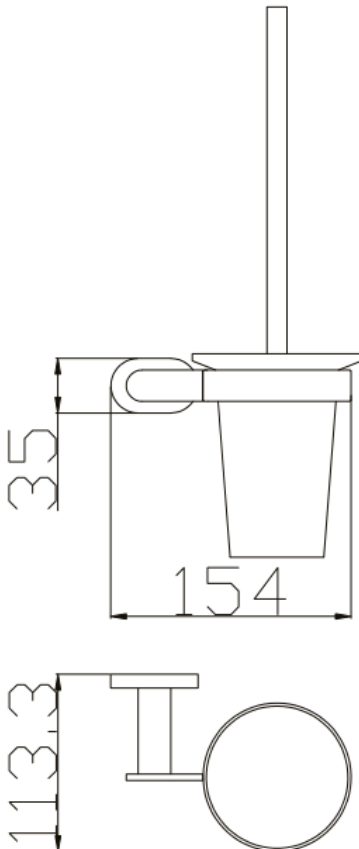

Customer Care: Please ring us for further information.

Dublin Office
Unit 2, Bluebell Industrial Estate,
Dublin 12
Tel: 01 450 4307
Fax: 01 450 4345
Email: sales@rtlarge.ie

Northern Ireland Office
97 Moy Road, Dungannon, Dungannon Co. Tyrone,
BT71 7DX
Tel: 028 87784788
Fax: 028 87789988
Email: salesni@rtlarge.ie

Web site: www.rtlarge.ie