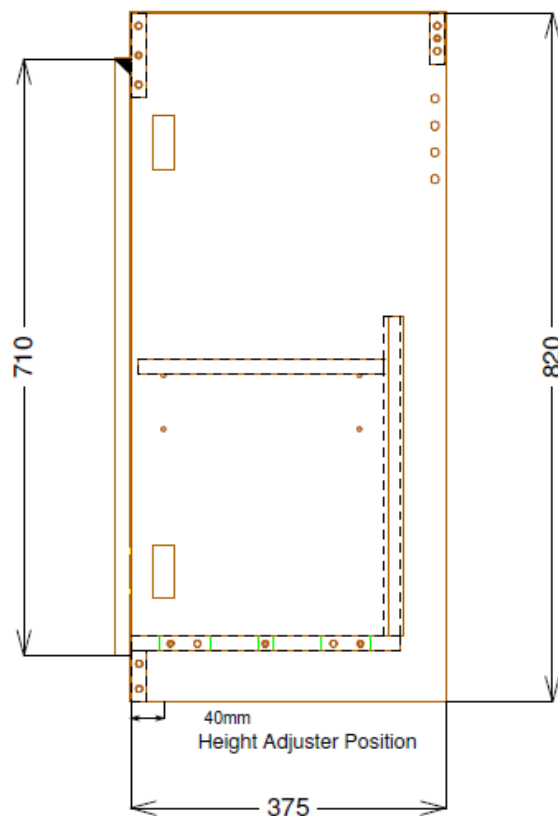

## Technical Data Information

**Product Code:** K60NEBFD

**Information:** K60 – 2 Door Unit Only

**Overall Dimensions:** H: 825mm x W: 600mm x D: 395mm

All Dimensions are in millimetres. The information contained on this page was correct at date of issue. Fitting dimensions are provided as a guide only. Some variation may occur due to manufacturing tolerances. We pursue a policy of continuing improvement in design and performance of our products and so reserve the right to change specifications without prior notice.