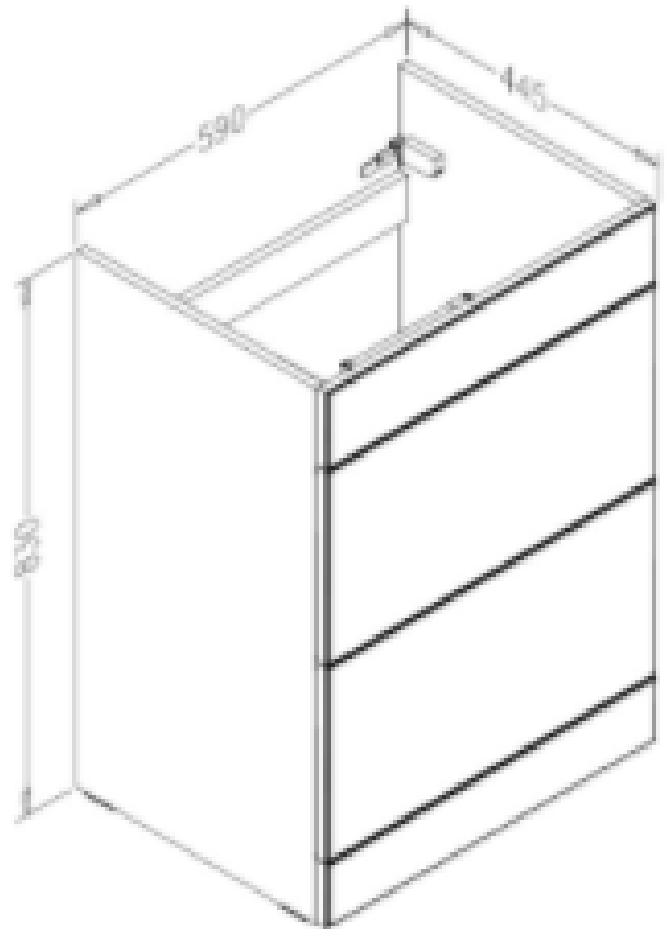

Technical Data Information

Product Code: RIM60FLXXX

Information: Rimini 60 Floor Standing Unit
Available in Grey Molina, Walnut, White or Black
Blum® soft closing drawers
Supplied Rigid

Overall Dimensions: 590mm x 445mm x 830mm

All Dimensions are in millimetres. The information contained on this page was correct at date of issue. Fitting dimensions are provided as a guide only. Some variation may occur due to manufacturing tolerances. We pursue a policy of continuing improvement in design and performance of our products and so reserve the right to change specifications without prior notice.