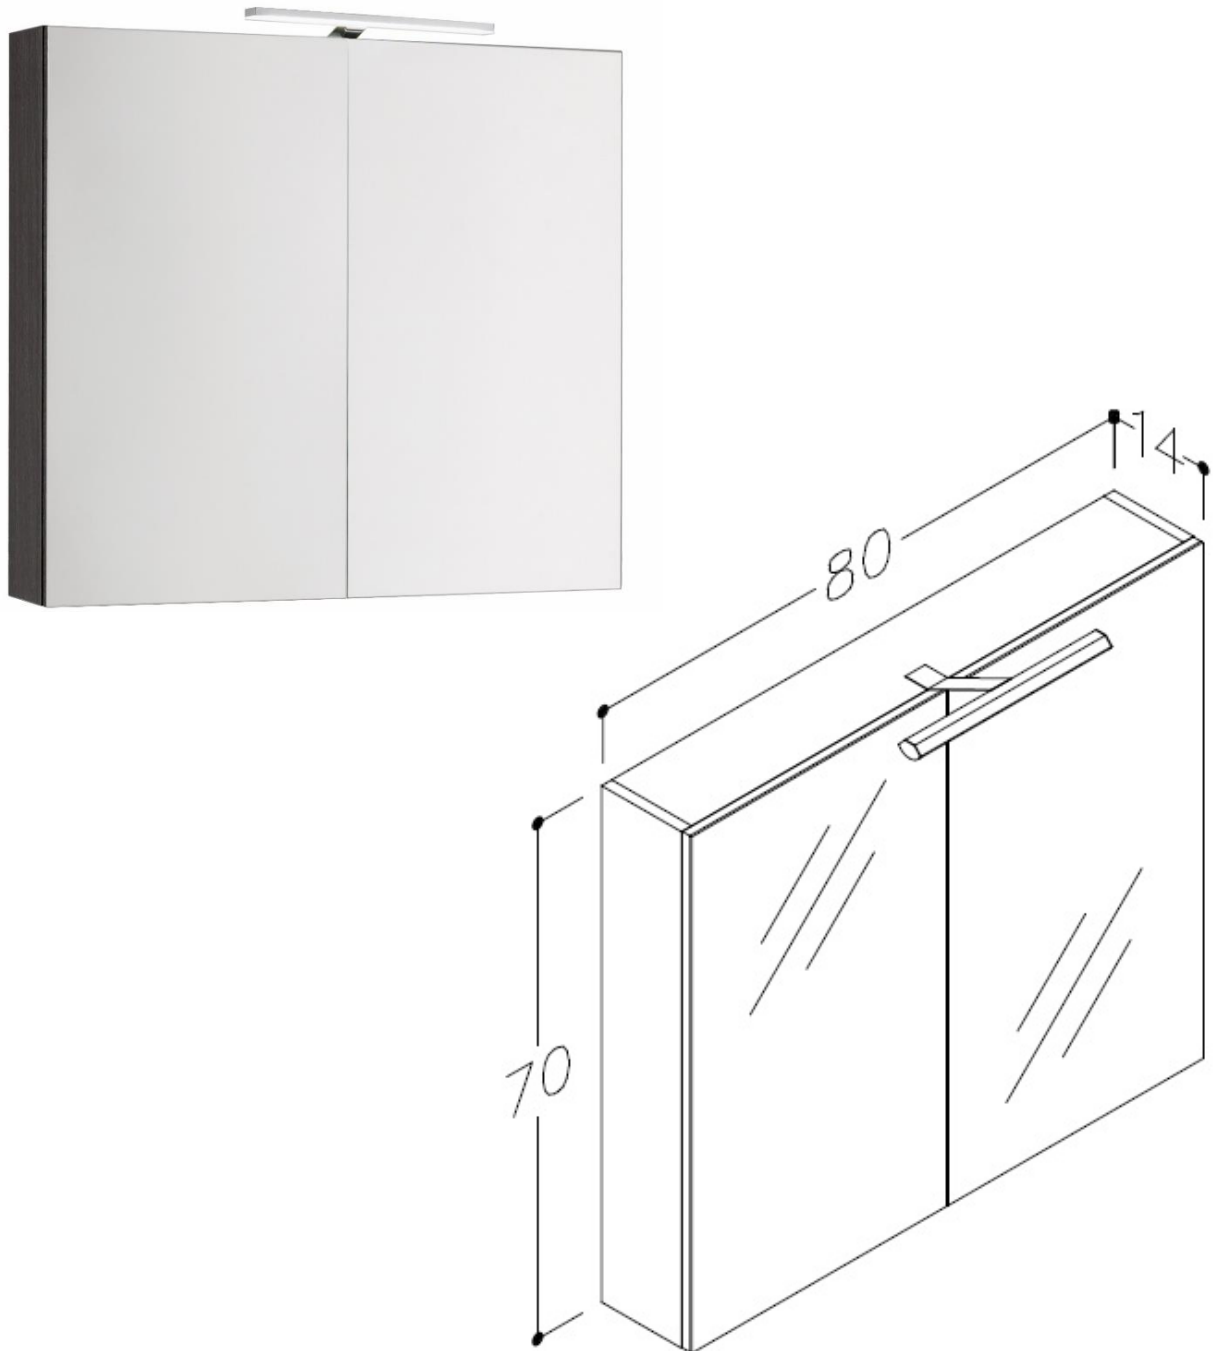

## Technical Data Information

**Product Code:** RIM80MXXX

**Information:** Rimini 80 Mirror Unit  
Available in Grey Molina, Walnut, White or Black  
Supplied Rigid  
LED Overhead Light

**Overall Dimensions:** 800mm x 140mm x 700mm

All Dimensions are in millimetres. (Drawings not to scale) The information contained on this page was correct at date of issue. Fitting dimensions are provided as a guide only. Some variation may occur due to manufacturing tolerances. We pursue a policy of continuing improvement in design and performance of our products and so reserve the right to change specifications without prior notice.