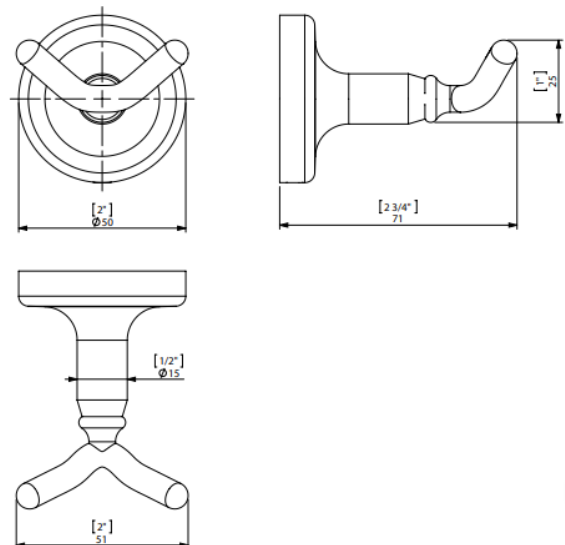

## Technical Data Information

**Product Code:** S068593

**Information:** Sonia E Plus Double Robe Hook

**Overall Dimensions:** D: 71 x W: 50

All Dimensions are in millimetres. The information contained on this page was correct at date of issue. Fitting dimensions are provided as a guide only. Some variation may occur due to manufacturing tolerances. We pursue a policy of continuing improvement in design and performance of our products and so reserve the right to change specifications without prior notice.