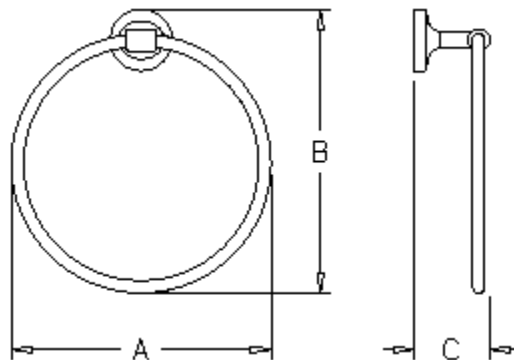

Technical Data Information

Product Code: S124527

Information: Sonia E Plus Towel Ring

Overall Dimensions: H: 200 x D: 62 x W: 180

A: 180mm - 7.09" B: 200mm - 7.87" C: 62mm - 2.44"

All Dimensions are in millimetres. The information contained on this page was correct at date of issue. Fitting dimensions are provided as a guide only. Some variation may occur due to manufacturing tolerances. We pursue a policy of continuing improvement in design and performance of our products and so reserve the right to change specifications without prior notice.