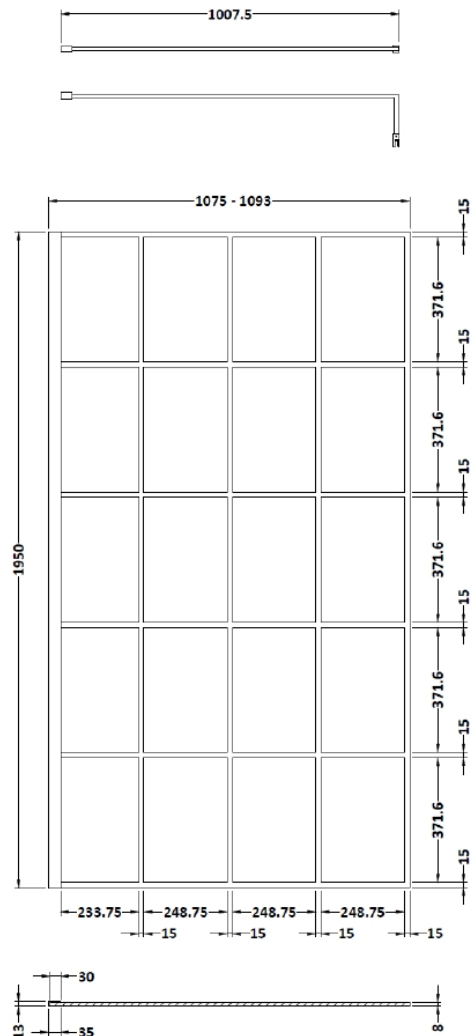

## Technical Data Information

**Product Code:** SWRSF11

**Information:** Stunning Black Detailing  
8mm Toughed Safety Glass  
1950mm Height  
Includes Matt Support Bar  
Tray Sold Separately

**Overall Dimensions:** H: 1950 D: 14 x W: 1100

All Dimensions are in millimetres. The information contained on this page was correct at date of issue. Fitting dimensions are provided as a guide only. Some variation may occur due to manufacturing tolerances. We pursue a policy of continuing improvement in design and performance of our products and so reserve the right to change specifications without prior notice.