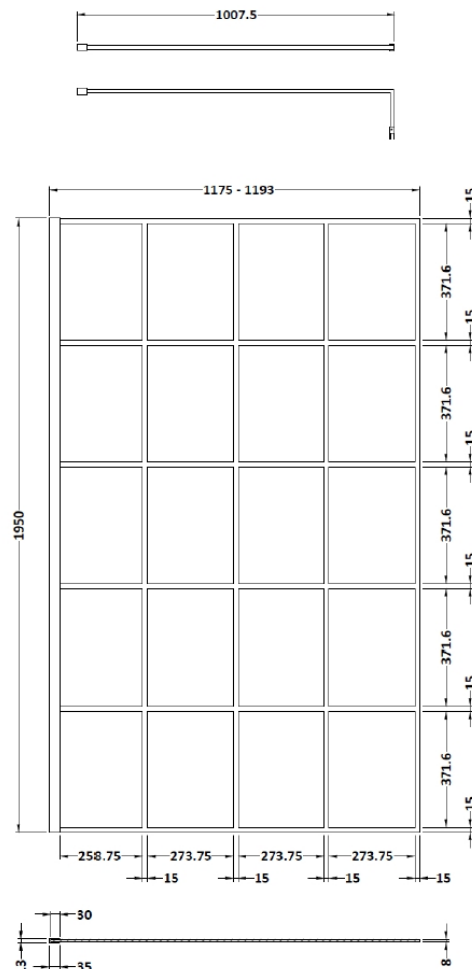

Technical Data Information

Product Code: SWRSF12

Information: Stunning Black Detailing
8mm Toughed Safety Glass
1950mm Height
Includes Matt Support Bar
Tray Sold Separately

Overall Dimensions: H: 1950 D: 14 x W: 1200

All Dimensions are in millimetres. The information contained on this page was correct at date of issue. Fitting dimensions are provided as a guide only. Some variation may occur due to manufacturing tolerances. We pursue a policy of continuing improvement in design and performance of our products and so reserve the right to change specifications without prior notice.