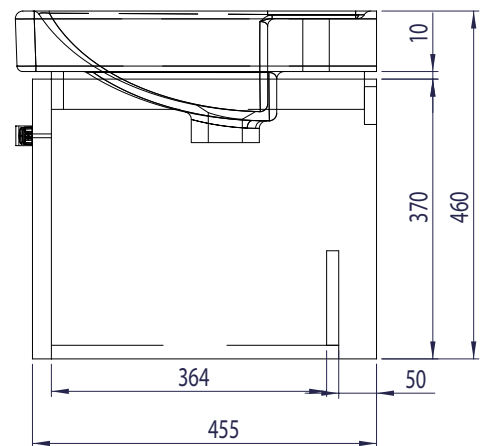

Technical Data Sheet

Compass 800mm WM

TAVISTOCK
inspiring bathrooms

No.	Description	Code	Fixings Included
1	Compass 800mm Wall Mounted	CM800WX	NO
2	Ceramic Basin 800mm	CM800C	NO

FINISHES AVAILABLE	
	
Painted Gloss White	Painted Gloss Light Grey
	
Painted Gloss Clay	

Dimensions

Diagrams not to scale. All dimensions in mm (tolerance of +/-5mm)

*Dimensions are subject to change, customers are advised to measure actual product before commencing installation.
**Fixing point dimensions are for guidance only/the positions of wall fixing must be checked when product is received.

FAQs

- Q: Can the drawers be adjusted?
A: The drawers can be adjusted as detailed in the supplied instructions.
- Q: Are the runners soft close?
A: The runners are both soft close and quick release.
- Q: How deep is the unit when the drawer is fully open?
A: Approx. 800mm.
- Q: How do I fix the unit to the wall?
A: There are adjustable wall hangers installed in the unit and wall plates kit is provided.
- Q: Does the unit have a colour reference?
A: No, part can be taken and matched by paint supplier (no RAL code)