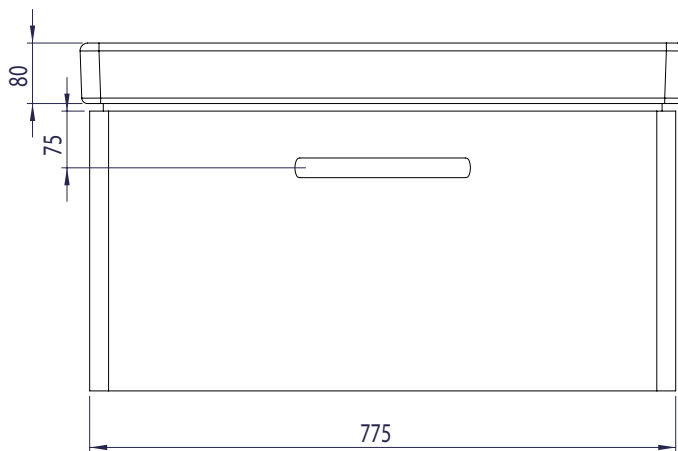

Technical Data Sheet

Compass 800mm WM

TAVISTOCK
inspiring bathrooms

No.	Description	Code	Fixings Included
1	Compass 800mm Wall Mounted	CM800WX	NO
2	Ceramic Basin 800mm	CM800C	NO

FINISHES AVAILABLE	
	
Painted Gloss White	Painted Gloss Light Grey
	
Painted Gloss Clay	

Dimensions

Diagrams not to scale. All dimensions in mm (tolerance of +/-5mm)

*Dimensions are subject to change, customers are advised to measure actual product before commencing installation.
**Fixing point dimensions are for guidance only/the positions of wall fixing must be checked when product is received.

FAQs

- Q: Can the drawers be adjusted?
A: The drawers can be adjusted as detailed in the supplied instructions.
- Q: Are the runners soft close?
A: The runners are both soft close and quick release.
- Q: How deep is the unit when the drawer is fully open?
A: Approx. 800mm.
- Q: How do I fix the unit to the wall?
A: There are adjustable wall hangers installed in the unit and wall plates kit is provided.
- Q: Does the unit have a colour reference?
A: No, part can be taken and matched by paint supplier (no RAL code)