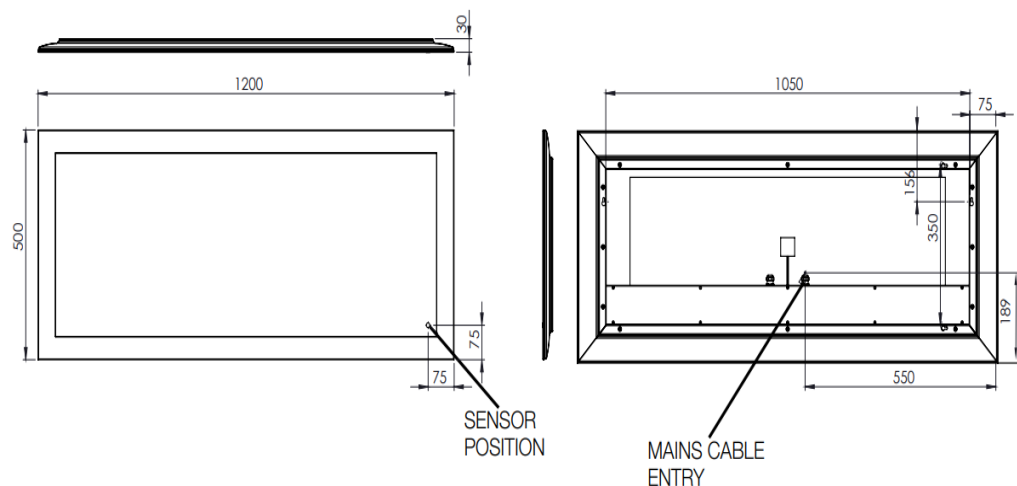

Technical Data Information

Product Code: TAVSLE560

Information:

Drift LED Illuminated Mirror

Infrared sensors

Heated demister pad prevents the mirror from misting in even the steamiest of bathrooms

IP44 rated

Compliant with safety regulations

Can be hung portrait or landscape

Overall Dimensions: H: 500 x D: 30 x W: 1200

All Dimensions are in millimetres. The information contained on this page was correct at date of issue. Fitting dimensions are provided as a guide only. Some variation may occur due to manufacturing tolerances. We pursue a policy of continuing improvement in design and performance of our products and so reserve the right to change specifications without prior notice.