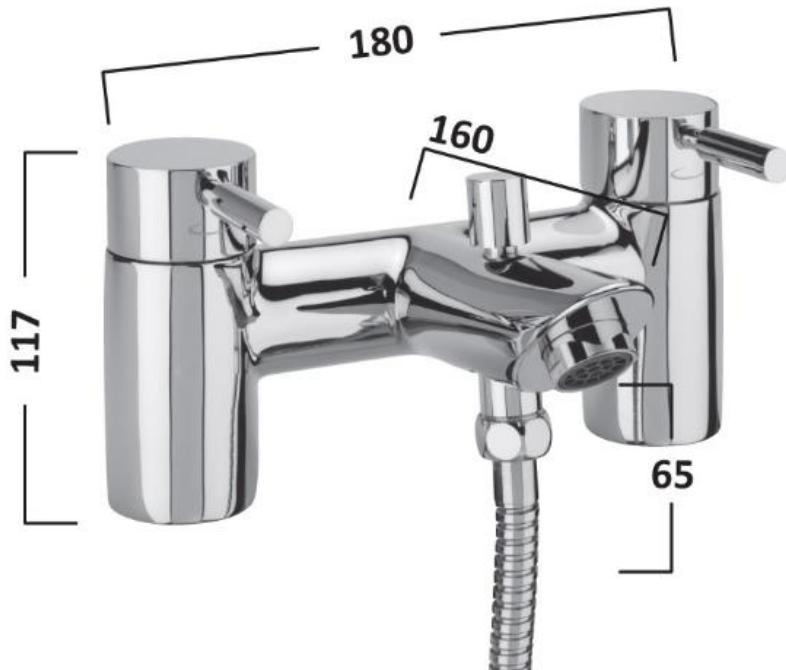

Kinetic Bath Shower Mixer & Headset

Product Code	TKN42
Type	Tap
Range	Kinetic
Finish	Chrome

Compliance:

- Minimum recommended bar pressure 0.1bar
- Low pressure
- Lever action
- Ceramic cartridge technology
- 10-year guarantee

All Dimensions in mm
Drawings not to scale