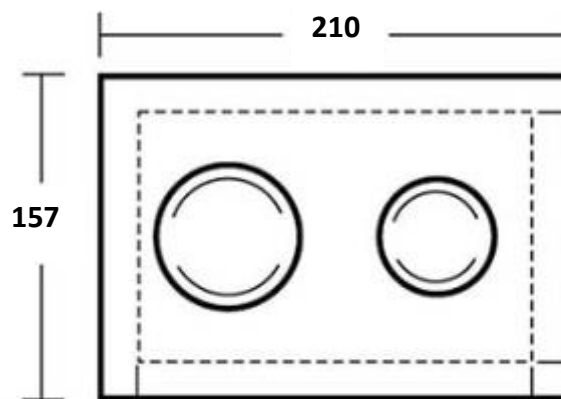

Technical Data Information

Product Code:	TAVTR9017
Information:	Traditional Dual Flush Plate Chrome Dual flush Chrome finish with white trim rings
Overall Dimensions:	H: 137 x W: 210

All Dimensions are in millimetres. The information contained on this page was correct at date of issue. Fitting dimensions are provided as a guide only. Some variation may occur due to manufacturing tolerances. We pursue a policy of continuing improvement in design and performance of our products and so reserve the right to change specifications without prior notice.