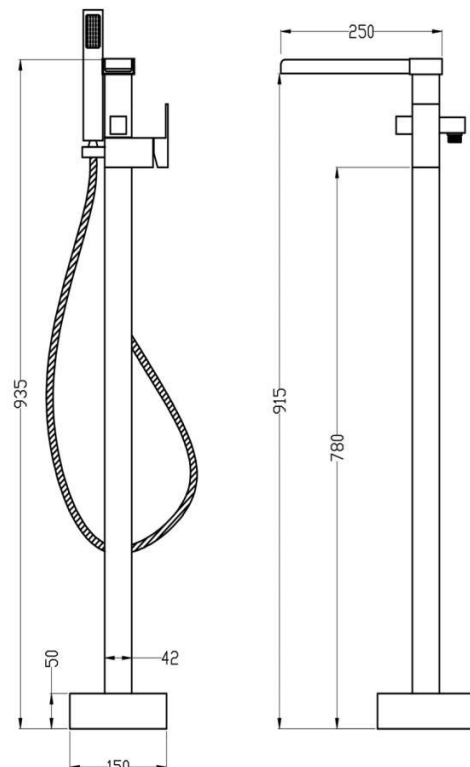

## Technical Data Information

<b>Product Code:</b>	TZB88
<b>Information:</b>	Free Standing Bath Shower Mixer
<b>Construction</b>	Brass Body CuZn40Pb2, EN CW617N (equivalent to BS CZ122)
<b>Finishes</b>	Chrome plated to BS EN 248
<b>Product Type</b>	Contemporary
<b>Water Pressure</b>	Min.1.0 bar, Max. 6.0 bar
<b>Plumbing Systems</b>	Suitable for all plumbing systems
<b>Standards</b>	Complies with BS5412, BS EN200
<b>Certification</b>	Manufactured to comply with WRAS
<b>Cartridge</b>	35mm Ceramic Cartridge
<b>Fitting</b>	M13 x 3/4" BSP Female Flexi Tails
<b>Packaging</b>	85 x 32 x 57cm / carton (3 boxes / carton)
<b>Guarantee</b>	10 years against manufacturing faults (excluding serviceable parts).
<b>Additional Information</b>	Supplied with 1.5m hose and single mode ABS handset

**Overall Dimensions:** H: 935 x D: 700 x W: 150

All Dimensions are in millimetres. The information contained on this page was correct at date of issue. Fitting dimensions are provided as a guide only. Some variation may occur due to manufacturing tolerances. We pursue a policy of continuing improvement in design and performance of our products and so reserve the right to change specifications without prior notice.