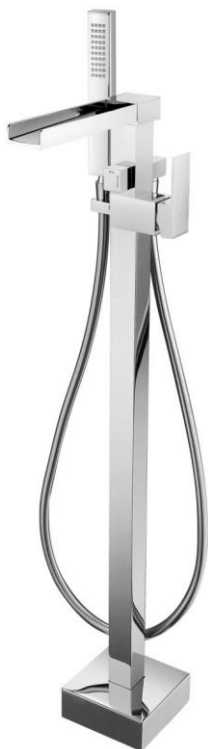

## Technical Data Information

<b>Product Code:</b>	TZB88
<b>Information:</b>	Free Standing Bath Shower Mixer
<b>Construction</b>	Brass Body CuZn40Pb2, EN CW617N (equivalent to BS CZ122)
<b>Finishes</b>	Chrome plated to BS EN 248
<b>Product Type</b>	Contemporary
<b>Water Pressure</b>	Min.1.0 bar, Max. 6.0 bar
<b>Plumbing Systems</b>	Suitable for all plumbing systems
<b>Standards</b>	Complies with BS5412, BS EN200
<b>Certification</b>	Manufactured to comply with WRAS
<b>Cartridge</b>	35mm Ceramic Cartridge
<b>Fitting</b>	M13 x 3/4" BSP Female Flexi Tails
<b>Packaging</b>	85 x 32 x 57cm / carton (3 boxes / carton)
<b>Guarantee</b>	10 years against manufacturing faults (excluding serviceable parts).
<b>Additional Information</b>	Supplied with 1.5m hose and single mode ABS handset

**Overall Dimensions:** H: 935 x D: 700 x W: 150

All Dimensions are in millimetres. The information contained on this page was correct at date of issue. Fitting dimensions are provided as a guide only. Some variation may occur due to manufacturing tolerances. We pursue a policy of continuing improvement in design and performance of our products and so reserve the right to change specifications without prior notice.