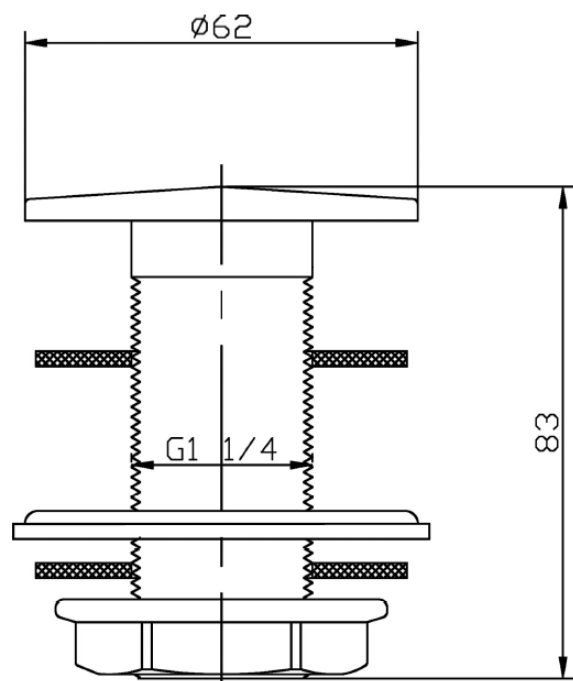

Technical Data Information

Product Code:

UER02, UER03

Information:

Flip Top Basin Waste Unslotted/Slotted

Colour: Chrome

Product Material: Brass

Connection size: 1 1/4"

Overall Dimensions:

H: 83 x D: 62 x W: 62

All Dimensions are in millimetres. The information contained on this page was correct at date of issue. Fitting dimensions are provided as a guide only. Some variation may occur due to manufacturing tolerances. We pursue a policy of continuing improvement in design and performance of our products and so reserve the right to change specifications without prior notice.