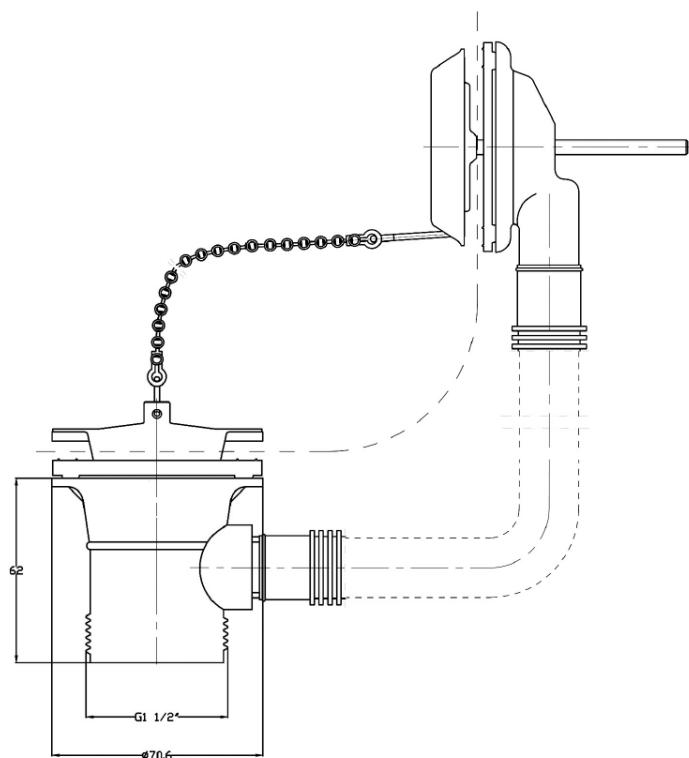

## Technical Data Information

**Product Code:** URE347

**Information:**  
**Material** Brass  
**Color/Finish** Chrome  
**Connection Size** 1 1/2"  
**Approvals** CE Approved

**Overall Dimensions:** D: 62 x W: 70 x H: 70

All Dimensions are in millimetres. The information contained on this page was correct at date of issue. Fitting dimensions are provided as a guide only. Some variation may occur due to manufacturing tolerances. We pursue a policy of continuing improvement in design and performance of our products and so reserve the right to change specifications without prior notice.