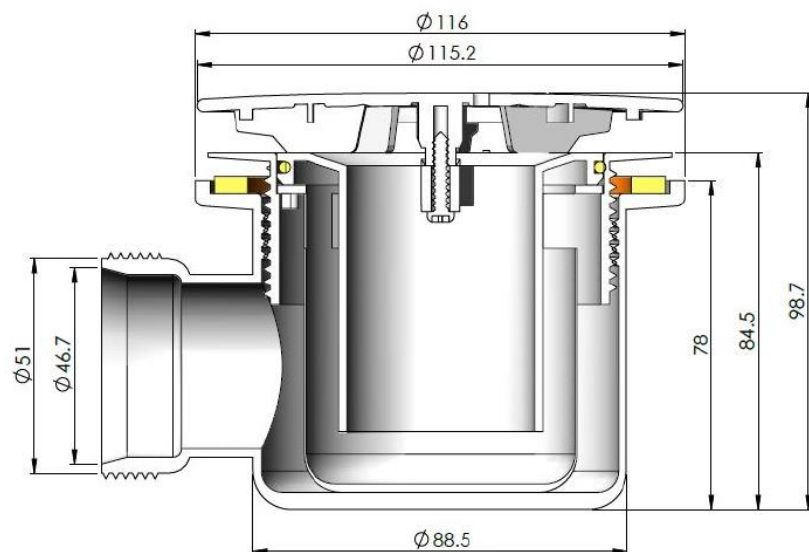

Technical Data Information

Product Code: USTW001

Information: **Material:** PP
Color/Finish: Chrome
Connection: Size 1 1/2"
Product Diameter: 115mm

Overall Dimensions: D: 780 x W: 115 x H: 78

All Dimensions are in millimetres. The information contained on this page was correct at date of issue. Fitting dimensions are provided as a guide only. Some variation may occur due to manufacturing tolerances. We pursue a policy of continuing improvement in design and performance of our products and so reserve the right to change specifications without prior notice.