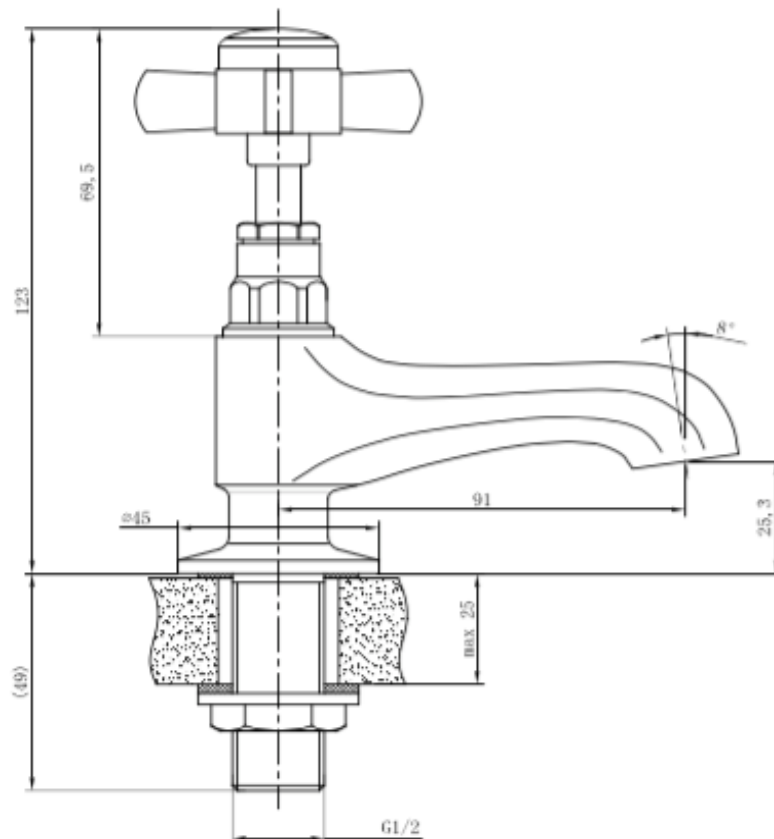

Aftercare:

During installation extra care must be taken to avoid damaging the fittings. Guarantee is against faulty workmanship or materials (excluding serviceable parts), providing they have been installed, cared for and used in accordance with our instructions.