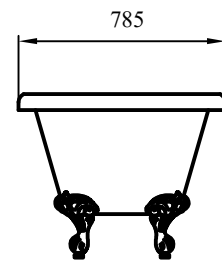

Item No.: A201/17

Measurement: 1695 × 785 × 620

Unit: mm

SECTION A-A

SECTION B-B

All Dimensions are in millimetres. The information contained on this page was correct at date of issue. Fitting dimensions are provided as a guide only. Some variation may occur due to manufacturing tolerances. We pursue a policy of continuing improvement in design and performance of our products and so reserve the right to change specifications without prior notice.