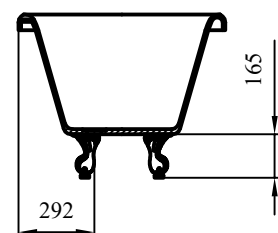

Item No.: A201/17

Measurement: 1695 × 785 × 620

Unit: mm

SECTION A-A

SECTION B-B

All Dimensions are in millimetres. The information contained on this page was correct at date of issue. Fitting dimensions are provided as a guide only. Some variation may occur due to manufacturing tolerances. We pursue a policy of continuing improvement in design and performance of our products and so reserve the right to change specifications without prior notice.