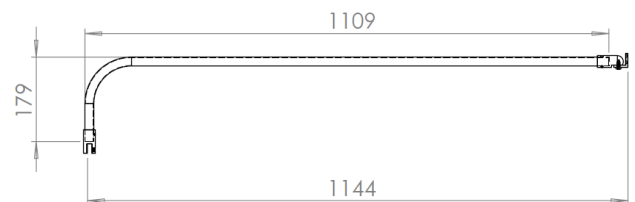

Technical Data Information

Product Code: CNVWR1200

Information: Casanuova wet room panel

- 8mm Toughened Glass
- 1900mm High
- Easy Clean Glass
- Hinged Deflector Panel
- 1m Support Bar
- T-Piece for end panel support
- Additional Height Support Bar

Overall Dimensions: H: 1900 x W: 1200

The bar can be cut to length (both height and length), below size shown is the maximum.

All Dimensions are in millimetres. The information contained on this page was correct at date of issue. Fitting dimensions are provided as a guide only. Some variation may occur due to manufacturing tolerances. We pursue a policy of continuing improvement in design and performance of our products and so reserve the right to change specifications without prior notice.