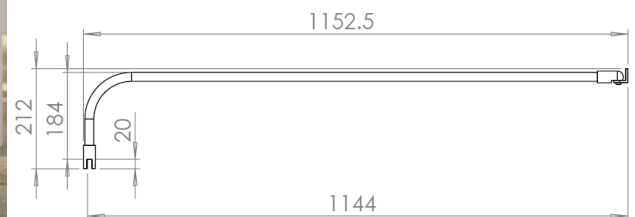

Technical Data Information

Product Code: CNVWR1200

Information: Casanuova wet room panel

- 8mm Toughened Glass
- 1900mm High
- Easy Clean Glass
- Hinged Deflector Panel
- 1m Support Bar
- T-Piece for end panel support
- Additional Height Support Bar

Overall Dimensions: H: 1900 x W: 1200

The bar can be cut to length (both height and length), below size shown is the maximum.

All Dimensions are in millimetres. The information contained on this page was correct at date of issue. Fitting dimensions are provided as a guide only. Some variation may occur due to manufacturing tolerances. We pursue a policy of continuing improvement in design and performance of our products and so reserve the right to change specifications without prior notice.