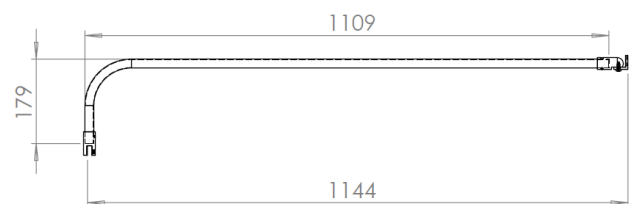

Technical Data Information

Product Code: CNVWR700

Information: Casanuova wet room panel

- 8mm Toughened Glass
- 1900mm High
- Easy Clean Glass
- Hinged Deflector Panel
- 1m Support Bar
- T-Piece for end panel support
- Additional Height Support Bar

Overall Dimensions: H: 1900 x W: 700

The bar can be cut to length (both height and length), below size shown is the maximum.

All Dimensions are in millimetres. The information contained on this page was correct at date of issue. Fitting dimensions are provided as a guide only. Some variation may occur due to manufacturing tolerances. We pursue a policy of continuing improvement in design and performance of our products and so reserve the right to change specifications without prior notice.