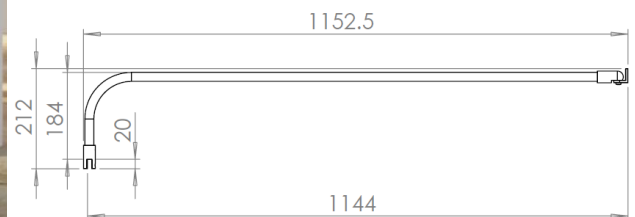

Technical Data Information

Product Code: CNVWR700

Information: Casanuova wet room panel

- 8mm Toughened Glass
- 1900mm High
- Easy Clean Glass
- Hinged Deflector Panel
- 1m Support Bar
- T-Piece for end panel support
- Additional Height Support Bar

Overall Dimensions: H: 1900 x W: 700

The bar can be cut to length (both height and length), below size shown is the maximum.

All Dimensions are in millimetres. The information contained on this page was correct at date of issue. Fitting dimensions are provided as a guide only. Some variation may occur due to manufacturing tolerances. We pursue a policy of continuing improvement in design and performance of our products and so reserve the right to change specifications without prior notice.