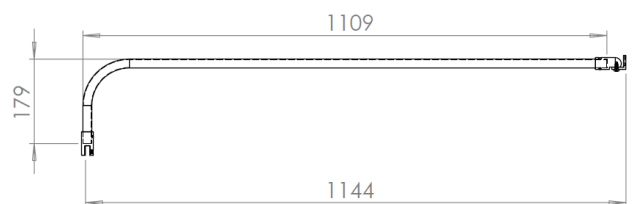

Technical Data Information

Product Code: CNVWR900

Information: Casanuova wet room panel

- 8mm Toughened Glass
- 1900mm High
- Easy Clean Glass
- Hinged Deflector Panel
- 1m Support Bar
- T-Piece for end panel support
- Additional Height Support Bar

Overall Dimensions: H: 1900 x W: 900

The bar can be cut to length (both height and length), below size shown is the maximum.

All Dimensions are in millimetres. The information contained on this page was correct at date of issue. Fitting dimensions are provided as a guide only. Some variation may occur due to manufacturing tolerances. We pursue a policy of continuing improvement in design and performance of our products and so reserve the right to change specifications without prior notice.