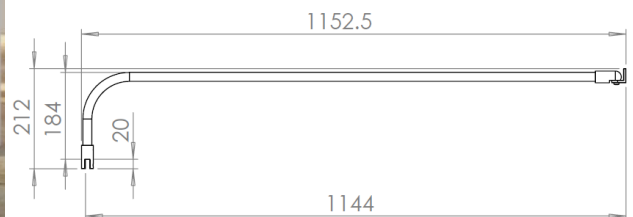

Technical Data Information

Product Code: CNVWR900

Information: Casanuova wet room panel

- 8mm Toughened Glass
- 1900mm High
- Easy Clean Glass
- Hinged Deflector Panel
- 1m Support Bar
- T-Piece for end panel support
- Additional Height Support Bar

Overall Dimensions: H: 1900 x W: 900

The bar can be cut to length (both height and length), below size shown is the maximum.

All Dimensions are in millimetres. The information contained on this page was correct at date of issue. Fitting dimensions are provided as a guide only. Some variation may occur due to manufacturing tolerances. We pursue a policy of continuing improvement in design and performance of our products and so reserve the right to change specifications without prior notice.