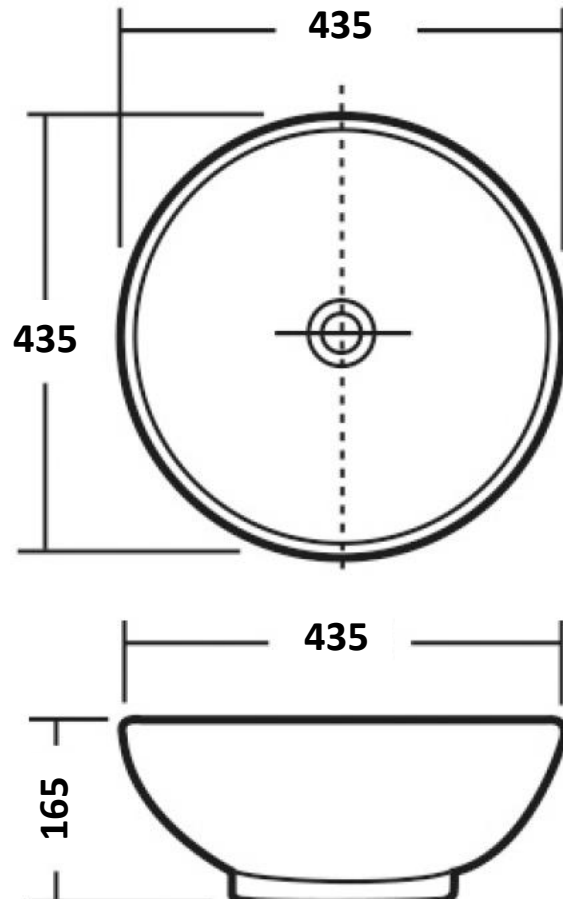

Technical Data Information

Product Code:	ECROCB219
Information:	Cronos Counter Top White Colour: White Material: Vitreous China Overflow: Built in Overflow
Overall Dimensions:	H: 165 x D: 435 x W: 435

All Dimensions are in millimetres. The information contained on this page was correct at date of issue. Fitting dimensions are provided as a guide only. Some variation may occur due to manufacturing tolerances. We pursue a policy of continuing improvement in design and performance of our products and so reserve the right to change specifications without prior notice.