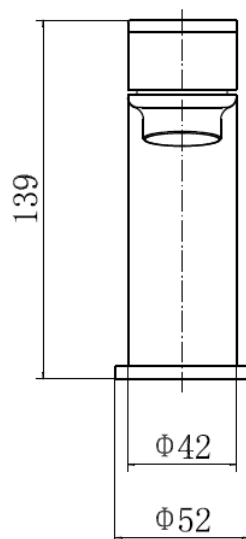

Technical Data Information

Product Code: GARC005

Information: Arch Mono Basin Mixer with Push Button Waste
Colour: Chrome
Material: Brass

Overall Dimensions: H: 139 x W: 52 x D: 154

RTL FLOW RATES						
Code	Description	0.2Bar	0.5Bar	1Bar	2Bar	3Bar
GARC005	ARCH MONO BASIN	4.1	6.1	8.2	11.3	13.8

All Dimensions are in millimetres. The information contained on this page was correct at date of issue. Fitting dimensions are provided as a guide only. Some variation may occur due to manufacturing tolerances. We pursue a policy of continuing improvement in design and performance of our products and so reserve the right to change specifications without prior notice.