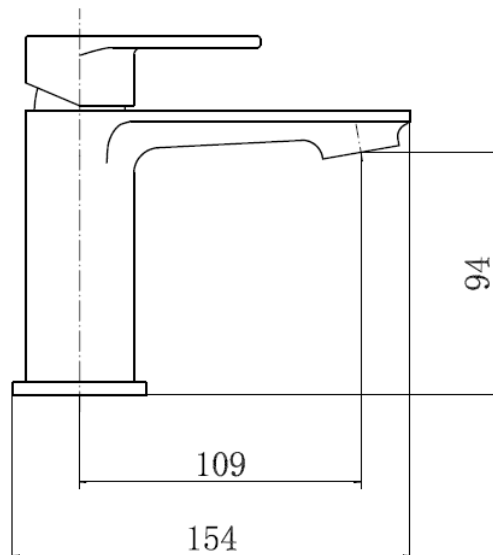

Technical Data Information

Product Code: GARC005

Information: Arch Mono Basin Mixer with Push Button Waste
Colour: Chrome
Material: Brass

Overall Dimensions: H: 139 x W: 52 x D: 154

RTL FLOW RATES						
Code	Description	0.2Bar	0.5Bar	1Bar	2Bar	3Bar
GARC005	ARCH MONO BASIN	4.1	6.1	8.2	11.3	13.8

All Dimensions are in millimetres. The information contained on this page was correct at date of issue. Fitting dimensions are provided as a guide only. Some variation may occur due to manufacturing tolerances. We pursue a policy of continuing improvement in design and performance of our products and so reserve the right to change specifications without prior notice.