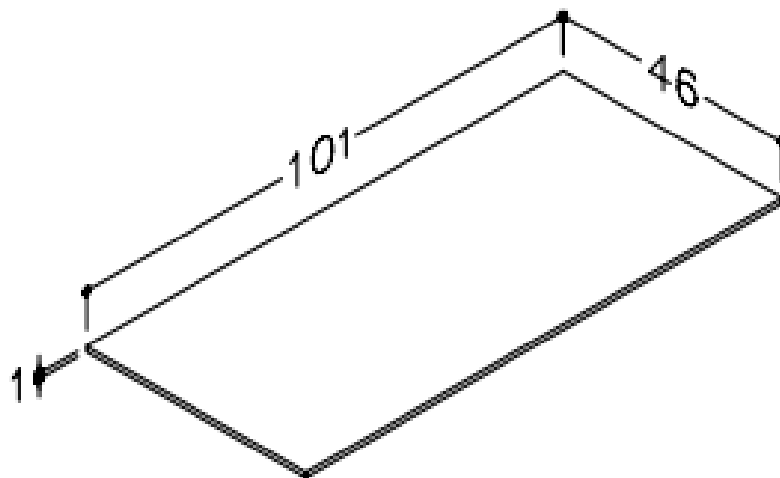

## Technical Data Information

<b>Product Code:</b>	RIM100TOPHPL
<b>Information:</b>	Rimini 100cm High Pressure Laminate Black Moon <b>Colour:</b> Black <b>Thickness:</b> 12mm
<b>Overall Dimensions:</b>	1000x450mm

All Dimensions are in millimetres. The information contained on this page was correct at date of issue. Fitting dimensions are provided as a guide only. Some variation may occur due to manufacturing tolerances. We pursue a policy of continuing improvement in design and performance of our products and so reserve the right to change specifications without prior notice.