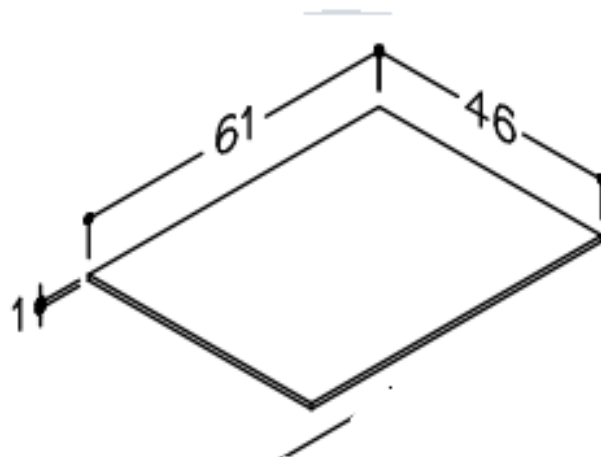

Technical Data Information

Product Code:	RIM60TOPHPL
Information:	Rimini 60cm High Pressure Laminate Countertop Black Moon Colour: Black Thickness: 12mm
Overall Dimensions:	600x450mm

All Dimensions are in millimetres. The information contained on this page was correct at date of issue. Fitting dimensions are provided as a guide only. Some variation may occur due to manufacturing tolerances. We pursue a policy of continuing improvement in design and performance of our products and so reserve the right to change specifications without prior notice.