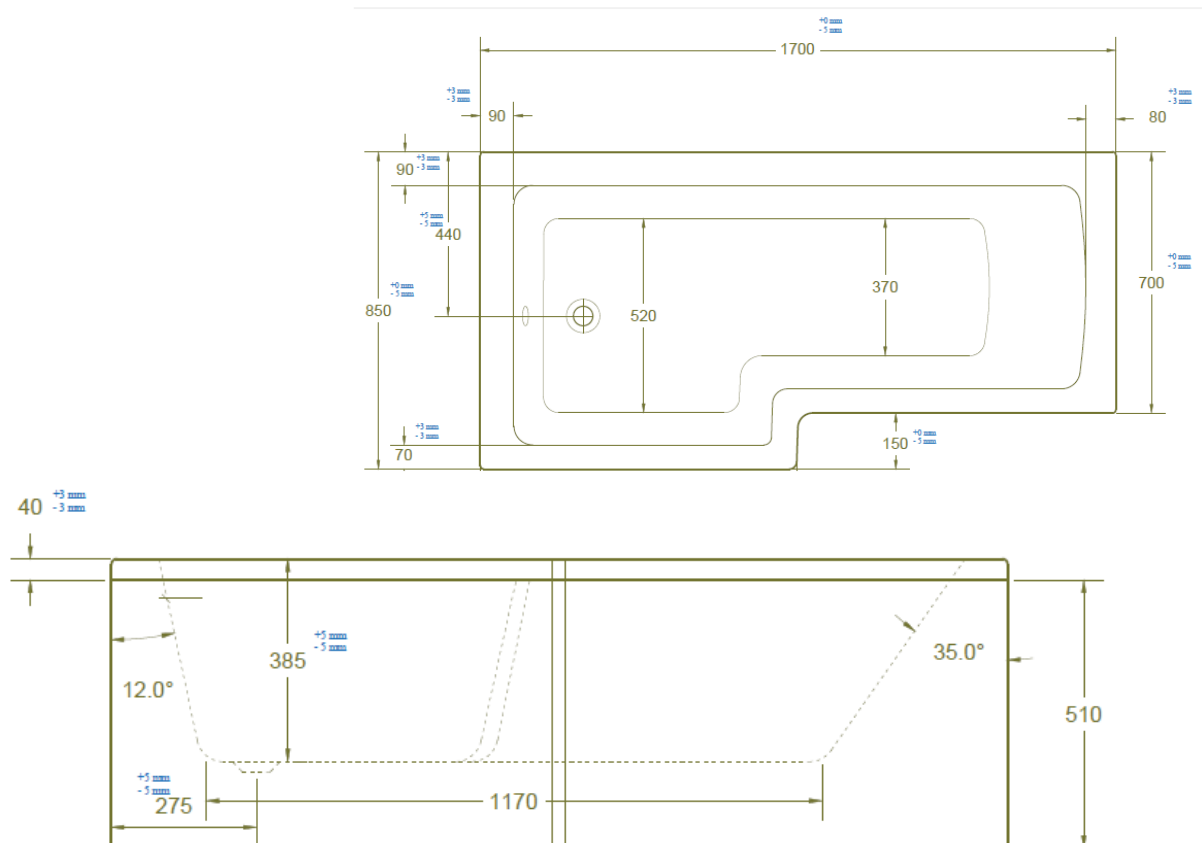

## Technical Data Information

**Product Code:** BEKOL1700LH

**Information:** Eko L-Shaped Bath Left Hand  
**Colour:** White  
**Material:** Acrylic  
**Water Capacity:** 179 Litres

**Overall Dimension:** L: 1700 x W: 850 x H: 385

All Dimensions are in millimetres. The information contained on this page was correct at date of issue. Fitting dimensions are provided as a guide only. Some variation may occur due to manufacturing tolerances. We pursue a policy of continuing improvement in design and performance of our products and so reserve the right to change specifications without prior notice.