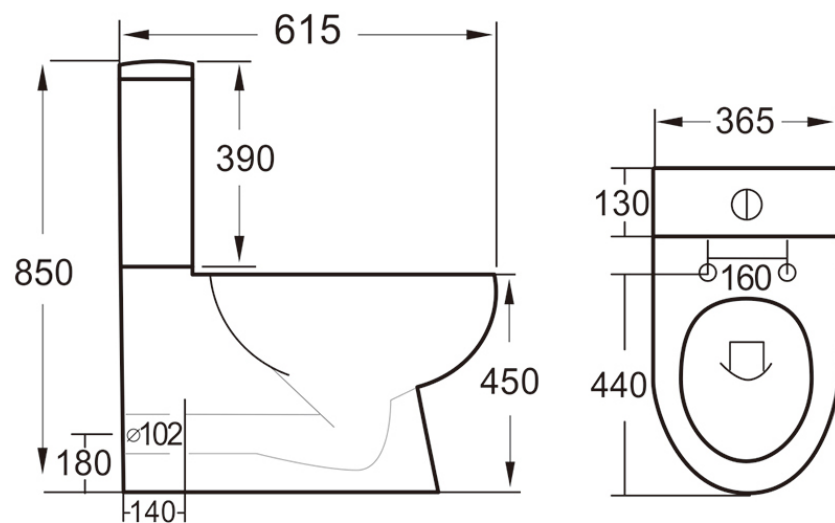

## Technical Data Information

**Product Code:** CBOSPANH

**Information:** Boston Close Coupled Comfort Height Pan  
Rimless Technology  
**Colour:** White

**Overall Dimensions:** H: 850 x D: 615 x W: 365

All Dimensions are in millimetres. The information contained on this page was correct at date of issue. Fitting dimensions are provided as a guide only. Some variation may occur due to manufacturing tolerances. We pursue a policy of continuing improvement in design and performance of our products and so reserve the right to change specifications without prior notice.