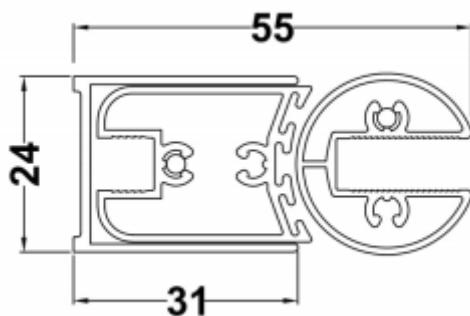

Technical Data Information

Product Code:

SWRBATHDC

Information:

Sorento Bath Screen
Profile Material: Aluminium
Profile Finish: Matt Black
Adjustments: 770mm-785mm
Glass Thickness: 6mm
Enclosure Design: Frameless
Support Bar Not Included

Overall Dimensions:

H: 1435 x D: 38 x W: 785

All Dimensions are in millimetres. The information contained on this page was correct at date of issue. Fitting dimensions are provided as a guide only. Some variation may occur due to manufacturing tolerances. We pursue a policy of continuing improvement in design and performance of our products and so reserve the right to change specifications without prior notice.