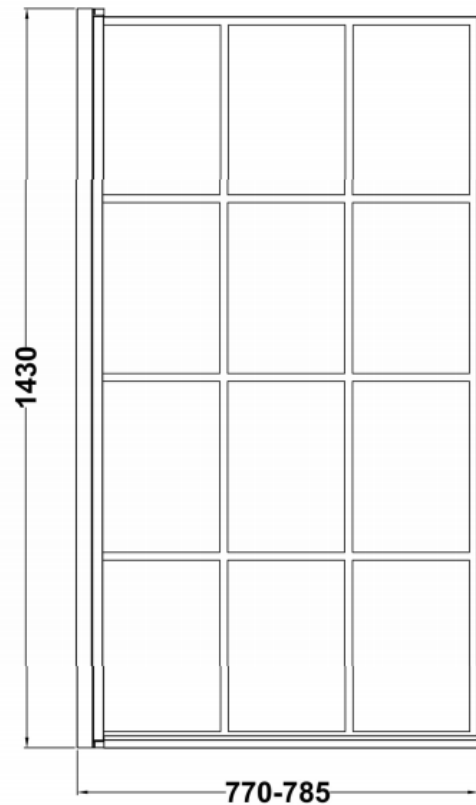

Technical Data Information

Product Code:

SWRBATHDC

Information:

Sorento Bath Screen
Profile Material: Aluminium
Profile Finish: Matt Black
Adjustments: 770mm-785mm
Glass Thickness: 6mm
Enclosure Design: Frameless
Support Bar Not Included

Overall Dimensions:

H: 1435 x D: 38 x W: 785

All Dimensions are in millimetres. The information contained on this page was correct at date of issue. Fitting dimensions are provided as a guide only. Some variation may occur due to manufacturing tolerances. We pursue a policy of continuing improvement in design and performance of our products and so reserve the right to change specifications without prior notice.