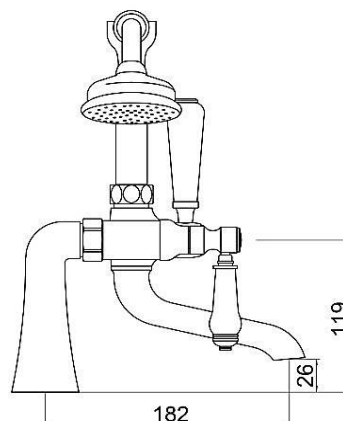

TECHNICAL DATA SHEET

TKYL04 Bath Shower Mixer (Inc. Shower Kits)

| | |
|-------------------------------|---|
| Barcode | 7081249331875 |
| Product Code | TKYL04 |
| Construction | Brass Body CuZn40Pb2, EN CW617N (equivalent to BS CZ122) Zinc alloy Handle |
| Finishes | Chrome plated to BS EN 248 |
| Product Type | Traditional |
| Water Pressure | Min. 0.5 bar, Max. 6.0 bar |
| Plumbing Systems | Suitable for all plumbing systems |
| Standards | Complies with BS5412, BS EN200 |
| Certification | - |
| Cartridge | 1/4 Turn 1/2" Ceramic Disc Valves |
| Aerator | Laminar spout |
| Fitting | 3/4" BSP |
| Packaging | 43.5 x 26 x 44cm / carton (4 boxes / carton) |
| Guarantee | 10 years against manufacturing faults (excluding serviceable parts). |
| Additional Information | Supplied with stainless steel 1.5m hose, chrome brass handset & holder |

Flow Rates (Litres per minute)

| System Pressure | 0.1 Bar | 0.2 Bar | 0.3 Bar | 0.5 Bar | 1.0 Bar | 1.5 Bar | 2.0 Bar | 3.0 Bar | 4.0 Bar | 5.0 Bar |
|-----------------|---------|---------|---------|---------|---------|---------|---------|---------|---------|---------|
| TKYL04 | 5.1 | 6.0 | - | 10.0 | 15.0 | 19.0 | 22.3 | 28.2 | - | - |