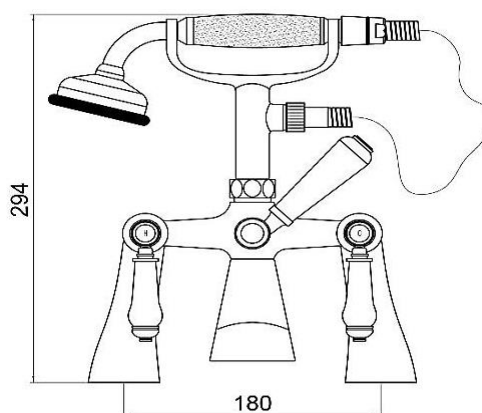

TECHNICAL DATA SHEET

TKYL04 Bath Shower Mixer (Inc. Shower Kits)

| | |
|-------------------------------|---|
| Barcode | 7081249331875 |
| Product Code | TKYL04 |
| Construction | Brass Body CuZn40Pb2, EN CW617N (equivalent to BS CZ122) Zinc alloy Handle |
| Finishes | Chrome plated to BS EN 248 |
| Product Type | Traditional |
| Water Pressure | Min. 0.5 bar, Max. 6.0 bar |
| Plumbing Systems | Suitable for all plumbing systems |
| Standards | Complies with BS5412, BS EN200 |
| Certification | - |
| Cartridge | 1/4 Turn 1/2" Ceramic Disc Valves |
| Aerator | Laminar spout |
| Fitting | 3/4" BSP |
| Packaging | 43.5 x 26 x 44cm / carton (4 boxes / carton) |
| Guarantee | 10 years against manufacturing faults (excluding serviceable parts). |
| Additional Information | Supplied with stainless steel 1.5m hose, chrome brass handset & holder |

The information contained on this page was correct at date of issue. Fitting dimensions are provided as a guide only. Some variation may occur due to manufacturing tolerances. We pursue a policy of continuing improvement in design and performance of our products and so reserve the right to change specifications without prior notice.