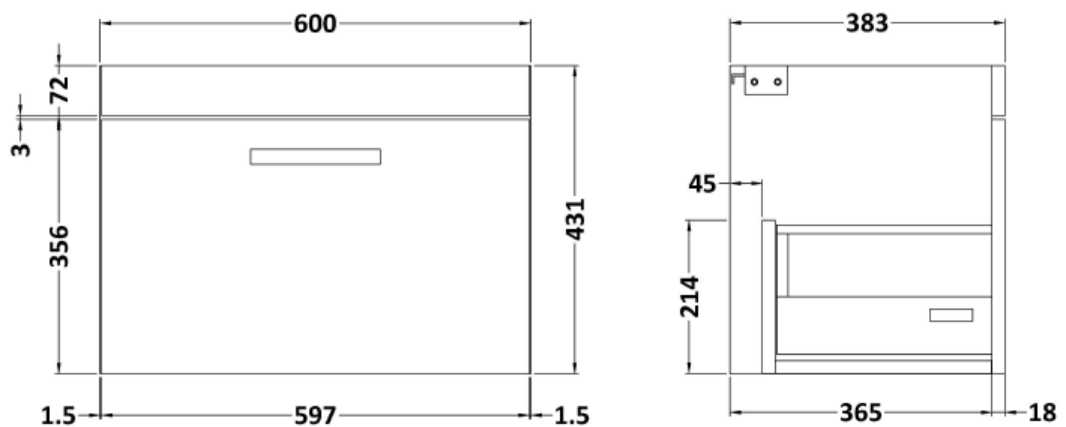

Technical Data Information

Product Code: FOR60WH

Information: 600 Wall Hung Single Drawer White

Overall Dimensions: H: 430 x W: 600 x D: 383

All Dimensions are in millimetres. The information contained on this page was correct at date of issue. Fitting dimensions are provided as a guide only. Some variation may occur due to manufacturing tolerances. We pursue a policy of continuing improvement in design and performance of our products and so reserve the right to change specifications without prior notice.