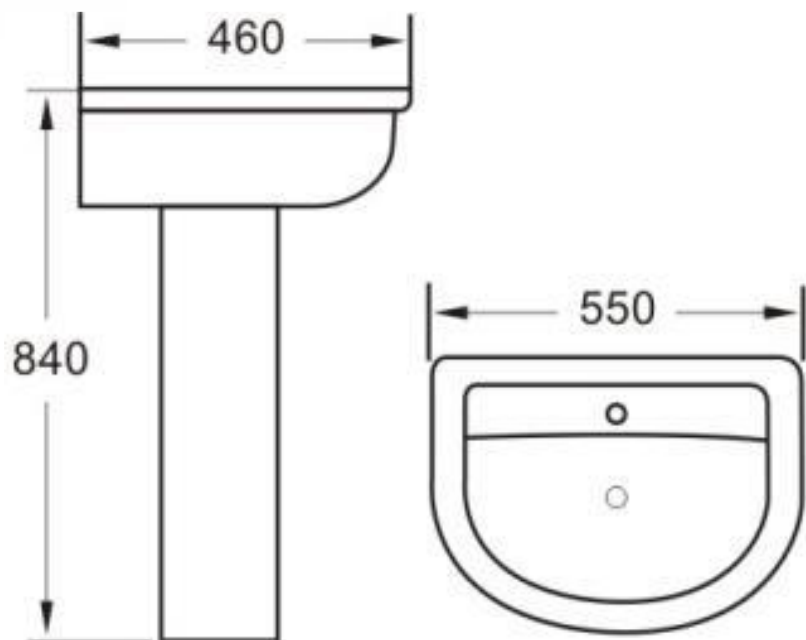

Technical Data Information

Product Code:	CUNIBASRD55 CUNIPEDRD
Information:	Universal 550mm Basin Universal Pedestal Colour: White
Overall Dimensions:	H: 840 x D: 460 x W: 550

All Dimensions are in millimetres. The information contained on this page was correct at date of issue. Fitting dimensions are provided as a guide only. Some variation may occur due to manufacturing tolerances. We pursue a policy of continuing improvement in design and performance of our products and so reserve the right to change specifications without prior notice.