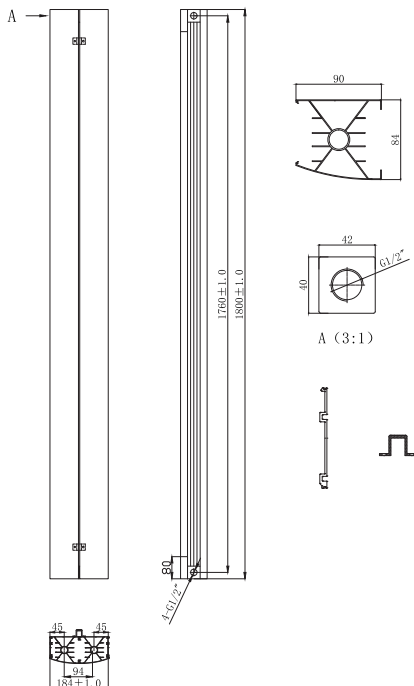

## TECHNICAL DATASHEET

### JUPITER DOUBLE DESIGNER RADIATOR

<b>Product Code</b>	J1851800BL	<b>Barcode</b>	5391534558637
<b>Finish</b>	BLACK	<b>Ral No</b>	9011
<b>Product Type</b>	DESIGNER RADIATOR		
<b>Btu/hr output</b>	3605 at 60 C		

Watts	1057
Pipe centres	275mm
Wall to pipe centres	75mm
Max height	1800mm
Max width	185mm