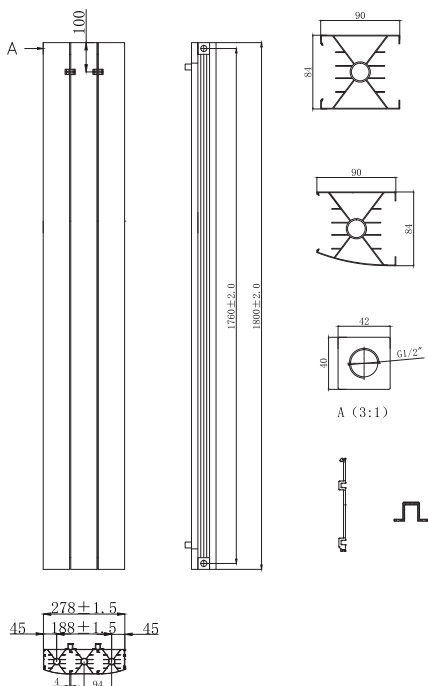

TECHNICAL DATASHEET

JUPITER DOUBLE DESIGNER RADIATOR

Product Code	J2801800A	Barcode	5391534558675
Finish	ANTHRACITE	Ral No	7016
Product Type	DESIGNER RADIATOR		
Btu/hr output	5407 at 60 C		

Guarantee & Aftercare

Watts	1585
Pipe centres	370mm
Wall to pipe centres	75mm
Max height	1800mm
Max width	280mm

CUSTOMER CARE:

For further information please call +353(0)1 450 4307