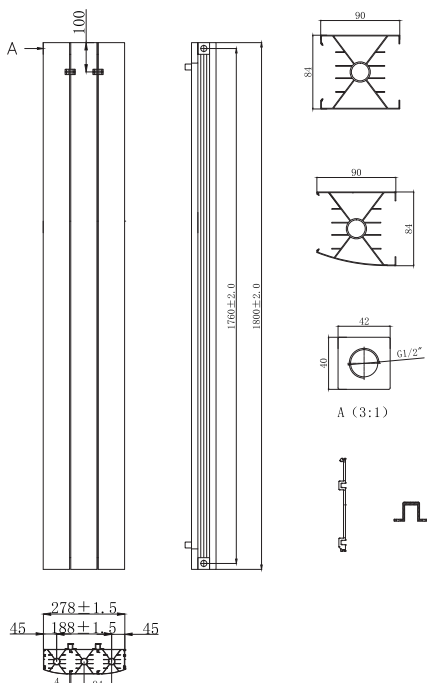

TECHNICAL DATASHEET

JUPITER DOUBLE DESIGNER RADIATOR

Product Code	J2801800BL	Barcode	5391534558668
Finish	BLACK	Ral No	9011
Product Type	DESIGNER RADIATOR		
Btu/hr output	5407 at 60 C		

Guarantee & Aftercare

Watts	1585
Pipe centres	370mm
Wall to pipe centres	75mm
Max height	1800mm
Max width	280mm

CUSTOMER CARE:

For further information please call +353(0)1 450 4307