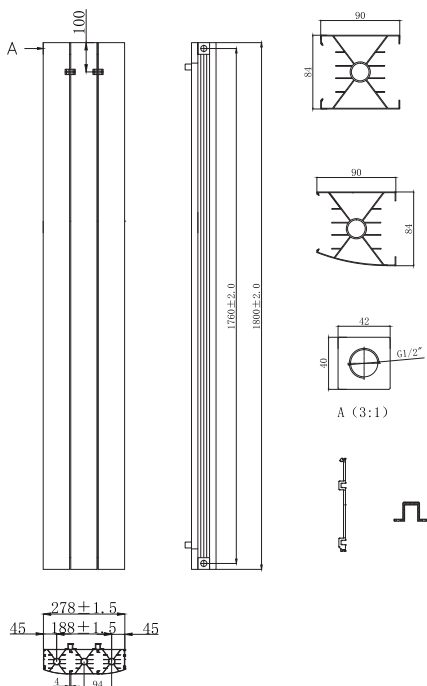

TECHNICAL DATASHEET

JUPITER DOUBLE DESIGNER RADIATOR

Product Code	J2801800WH	Barcode	5391534558651
Finish	WHITE	Ral No	9016
Product Type	DESIGNER RADIATOR		
Btu/hr output	5407 at 60 C		

Guarantee & Aftercare

Watts	1585
Pipe centres	370mm
Wall to pipe centres	75mm
Max height	1800mm
Max width	280mm

CUSTOMER CARE:

For further information please call +353(0)1 450 4307