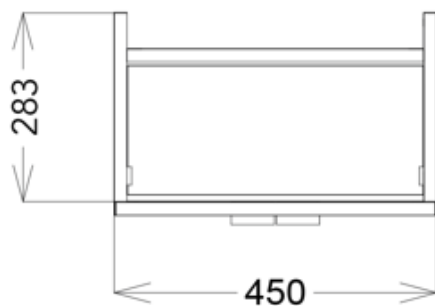

Technical Data Information

Product Code: FAR45LWH
Information: Faro 450mm Wall Hung Unit
Colour: Linen
Short Projection
Soft Close Drawers

Overall Dimensions: H: 500 x D: 283 x W: 450

All Dimensions are in millimetres. The information contained on this page was correct at date of issue. Fitting dimensions are provided as a guide only. Some variation may occur due to manufacturing tolerances. We pursue a policy of continuing improvement in design and performance of our products and so reserve the right to change specifications without prior notice.