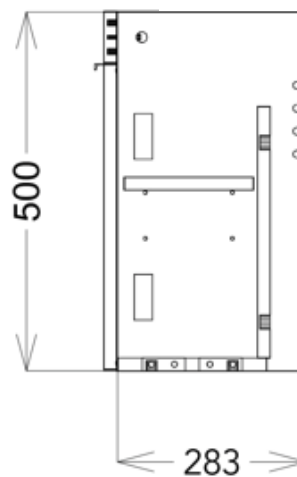

Technical Data Information

Product Code: FAR45LWH
Information: Faro 450mm Wall Hung Unit
Colour: Linen
Short Projection
Soft Close Drawers

Overall Dimensions: H: 500 x D: 283 x W: 450

All Dimensions are in millimetres. The information contained on this page was correct at date of issue. Fitting dimensions are provided as a guide only. Some variation may occur due to manufacturing tolerances. We pursue a policy of continuing improvement in design and performance of our products and so reserve the right to change specifications without prior notice.