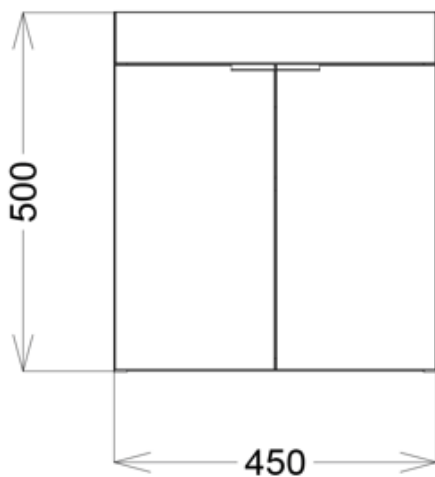

Technical Data Information

Product Code: FAR45LWH
Information: Faro 450mm Wall Hung Unit
Colour: Linen
Short Projection
Soft Close Drawers

Overall Dimensions: H: 500 x D: 283 x W: 450

All Dimensions are in millimetres. The information contained on this page was correct at date of issue. Fitting dimensions are provided as a guide only. Some variation may occur due to manufacturing tolerances. We pursue a policy of continuing improvement in design and performance of our products and so reserve the right to change specifications without prior notice.